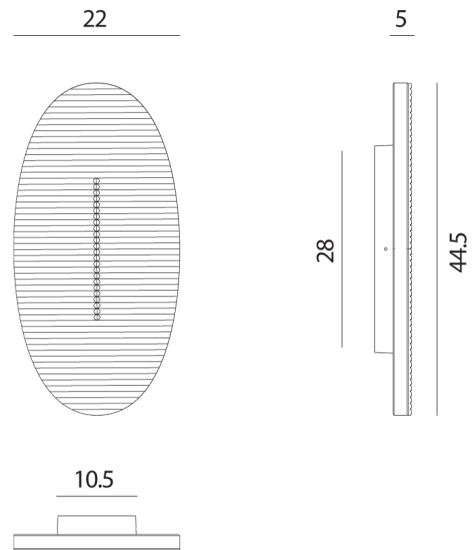

RO A/TOTEM+TABU/W1/DALI/3K/CHAMPAGNE

Totem & Tabu Wall Light

by Giovanni Lauda

Totem & Tabu presents a collection of wall grazing lamps designed to emit soft and even illumination along the wall. These lamps feature a robust die-cast aluminum frame, a flexible silicone perimeter optic, and a slim, easily detachable screen. The screens are offered in a range of materials and finish options, including metal, solid wood, precomposed wood, or MDF, each intricately milled and carved with unique three-dimensional patterns. Also available in a range of dimming options.

Designer	Giovanni Lauda
Supplier	Rotaliana
Country	Italy
SKU	RO A/TOTEM+TABU/W1/DALI/3K/CHAMPAGNE
Finish	Champagne
Dimming	DALI

Product Dimensions

Materials	Die-cast aluminium frame, silicone perimeter optic and a thin screen	Source	34W LED	Colour Temp	3000K
Output	2600lm	CRI	90	IP Rating	IP20
Dimming	DALI				