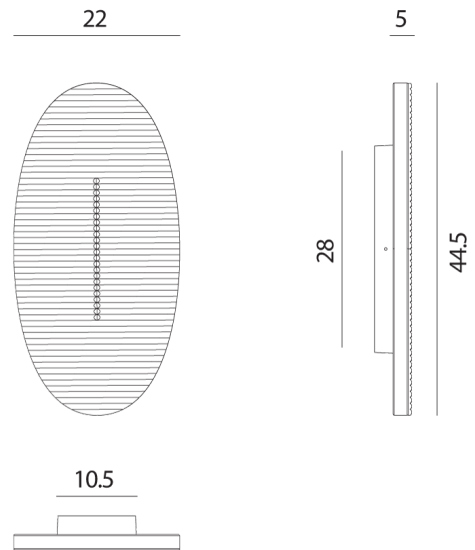

RO A/TOTEM+TABU/W1/DALI/3K/CHAMPAGNE

Totem & Tabu Wall Light

by Giovanni Lauda

Totem & Tabu presents a collection of wall grazing lamps designed to emit soft and even illumination along the wall. These lamps feature a robust die-cast aluminum frame, a flexible silicone perimeter optic, and a slim, easily detachable screen. The screens are offered in a range of materials and finish options, including metal, solid wood, precomposed wood, or MDF, each intricately milled and carved with unique three-dimensional patterns. Also available in a range of dimming options.

Designer	Giovanni Lauda
Supplier	Rotaliana
Country	Italy
SKU	RO A/TOTEM+TABU/W1/DALI/3K/CHAMPAGNE
Finish	Champagne
Dimming	DALI

Product Dimensions

Materials	Die-cast aluminium frame, silicone perimeter optic and a thin screen	Source	34W LED	Colour Temp	3000K
Output	2600lm	CRI	90	IP Rating	IP20
Dimming	DALI				