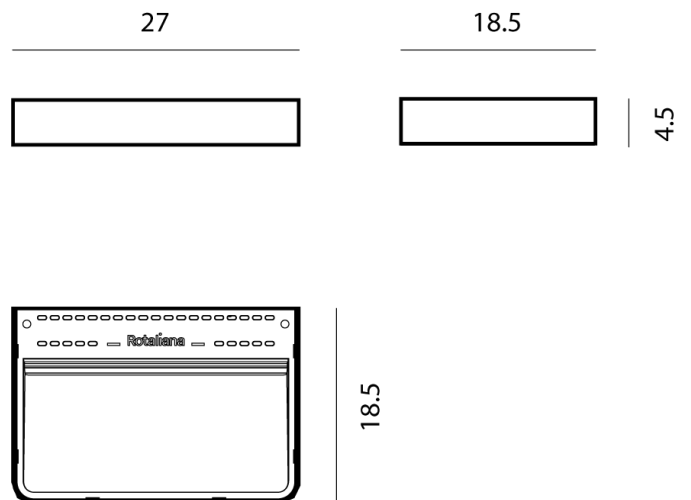

## Antares Wall Washer

by

Antares is an aluminum wall lamp that provides direct lighting with an asymmetrical and diffused intensity, creating a uniform and harmonious ceiling illumination. Its minimalistic design renders it a versatile fit for diverse environments, augmenting the architectural features of illuminated spaces by adding depth and height. Antares surpasses its counterparts in terms of luminosity, and its light intensity can be easily adjusted through a PUSH or DALI system.

### Product Dimensions

<b>Materials</b>	Aluminum	<b>Source</b>	43W LED	<b>Colour Temp</b>	3000K
<b>Output</b>	4000lm	<b>CRI</b>	90	<b>IP Rating</b>	IP20
<b>Dimming</b>	DALI				