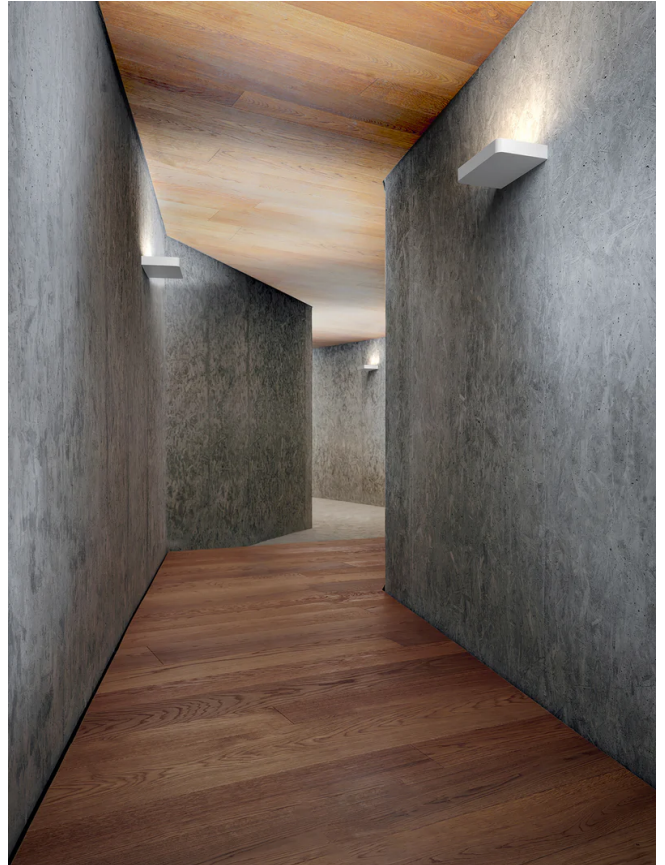

## Antares Wall Washer

by

Antares is an aluminum wall lamp that provides direct lighting with an asymmetrical and diffused intensity, creating a uniform and harmonious ceiling illumination. Its minimalistic design renders it a versatile fit for diverse environments, augmenting the architectural features of illuminated spaces by adding depth and height. Antares surpasses its counterparts in terms of luminosity, and its light intensity can be easily adjusted through a PUSH or DALI system.