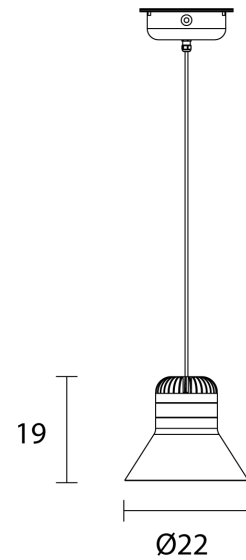

MAS S/CORDEA/P/EXT/HIGHLAND/BUTTER

Cordea Exterior Pendant

by Favaretto&Partners

The Cordea exterior pendant light reinterprets the shape of vintage industrial lamps shape in an experimental, contemporary vision. Featuring a high-contrast rubber strap encircling the diffuser cap, Cordea is available in a variety of classic neutral colours, to create a warm and comfortable atmosphere in any exterior space. Designed for use outdoors with an ingress protection rating of IP54. Available in two sizes.

Designer	Favaretto&Partners
Supplier	Masiero
Country	Italy
SKU	MAS S/CORDEA/P/EXT/HIGHLAND/BUTTER
Size	Small
Metal Finish	Highland
Rubber Finish	Butter

Product Dimensions

Materials	Painted metal structure decorated with a rubber strap	Source	10W LED	Colour Temp	3000K
Output	1510lm	CRI	>90	IP Rating	IP54
Dimming	Non-dimmable	Notes	150cm cable drop		