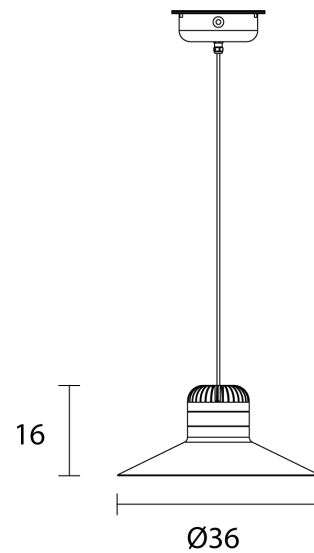

MAS S/CORDEA/G/EXT/WINDY BLUE/MERLOT

Cordea Exterior Pendant

by Favaretto&Partners

The Cordea exterior pendant light reinterprets the shape of vintage industrial lamps shape in an experimental, contemporary vision. Featuring a high-contrast rubber strap encircling the diffuser cap, Cordea is available in a variety of classic neutral colours, to create a warm and comfortable atmosphere in any exterior space. Designed for use outdoors with an ingress protection rating of IP54. Available in two sizes.

Designer	Favaretto&Partners
Supplier	Masiero
Country	Italy
SKU	MAS S/CORDEA/G/EXT/WINDY BLUE/MERLOT
Size	Large
Metal Finish	Windy Blue
Rubber Finish	Merlot

Product Dimensions

Materials	Painted metal structure decorated with a rubber strap	Source	10W LED	Colour Temp	3000K
Output	1510lm	CRI	>90	IP Rating	IP54
Dimming	Non-dimmable	Notes	150cm cable drop		