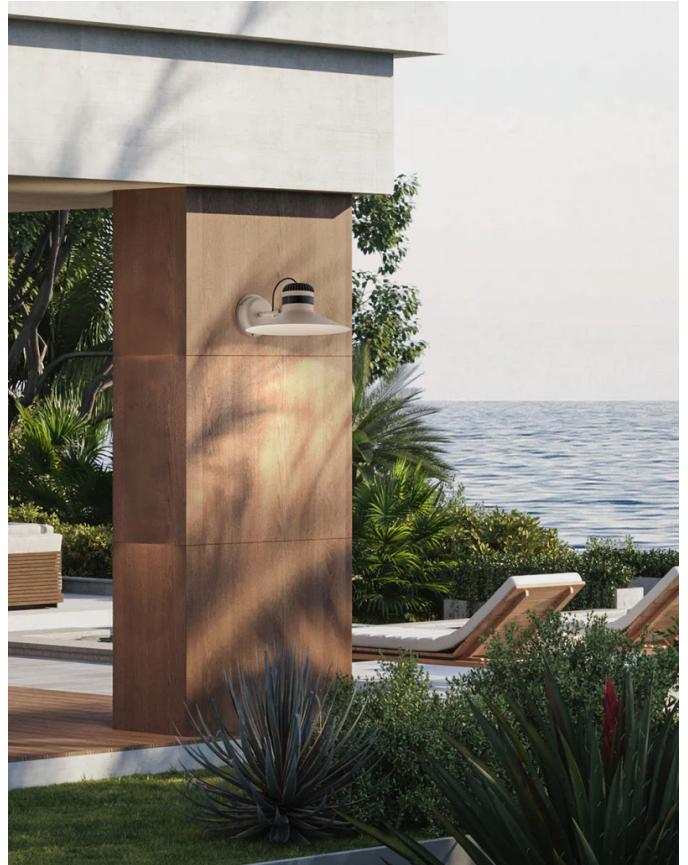

MAS A/CORDEA/G/EXT/CHAMPAGNE/MERLOT

Cordea Exterior Wall Light

by Favaretto&Partners

The Cordea exterior wall light reinterprets the shape of vintage industrial lamps shape in an experimental, contemporary vision. Featuring a high-contrast rubber strap encircling the diffuser cap, Cordea is available in a variety of classic neutral colours, to create a warm and comfortable atmosphere in any exterior space. Designed for use outdoors with an ingress protection rating of IP54. Available in two sizes.

Designer	Favaretto&Partners
Supplier	Masiero
Country	Italy
SKU	MAS A/CORDEA/G/EXT/CHAMPAGNE/MERLOT
Size	Large
Metal Finish	Champagne
Rubber Finish	Merlot

Product Dimensions

Materials	Painted metal structure decorated with a rubber strap
Output	1510lm
Dimming	Non-dimmable