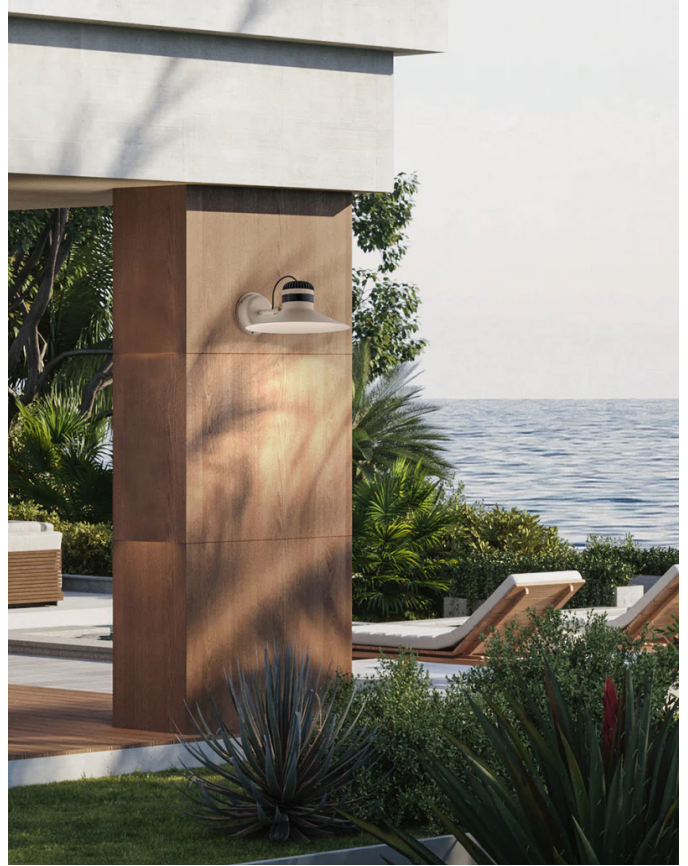

## Cordea Exterior Wall Light

by Favaretto&Partners

The Cordea exterior wall light reinterprets the shape of vintage industrial lamps shape in an experimental, contemporary vision. Featuring a high-contrast rubber strap encircling the diffuser cap, Cordea is available in a variety of classic neutral colours, to create a warm and comfortable atmosphere in any exterior space. Designed for use outdoors with an ingress protection rating of IP54. Available in two sizes.