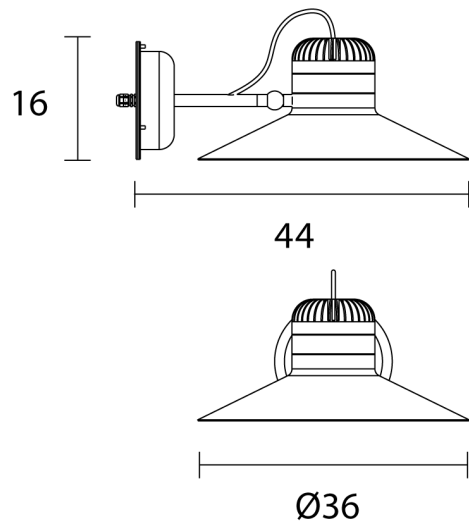

## Cordea Exterior Wall Light

by Favaretto&Partners

The Cordea exterior wall light reinterprets the shape of vintage industrial lamps shape in an experimental, contemporary vision. Featuring a high-contrast rubber strap encircling the diffuser cap, Cordea is available in a variety of classic neutral colours, to create a warm and comfortable atmosphere in any exterior space. Designed for use outdoors with an ingress protection rating of IP54. Available in two sizes.

<b>Designer</b>	Favaretto&Partners
<b>Supplier</b>	Masiero
<b>Country</b>	Italy
<b>SKU</b>	MAS A/CORDEA/G/EXT/CHAMPAGNE/MERLOT
<b>Size</b>	Large
<b>Metal Finish</b>	Champagne
<b>Rubber Finish</b>	Merlot

Product Dimensions

<b>Materials</b>	Painted metal structure decorated with a rubber strap
<b>Output</b>	1510lm
<b>Dimming</b>	Non-dimmable

<b>Source</b>	10W LED
<b>CRI</b>	>90

<b>Colour Temp</b>	3000K
<b>IP Rating</b>	IP54