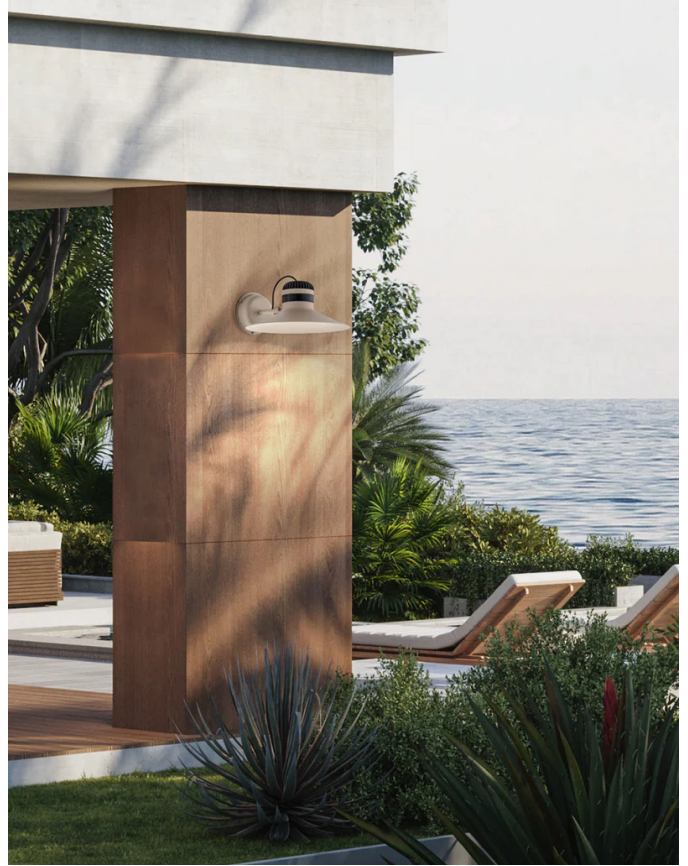

MAS A/CORDEA/G/EXT/CHAMPAGNE/MERLOT

Cordea Exterior Wall Light

by Favaretto&Partners

The Cordea exterior wall light reinterprets the shape of vintage industrial lamps shape in an experimental, contemporary vision. Featuring a high-contrast rubber strap encircling the diffuser cap, Cordea is available in a variety of classic neutral colours, to create a warm and comfortable atmosphere in any exterior space. Designed for use outdoors with an ingress protection rating of IP54. Available in two sizes.

Designer	Favaretto&Partners
Supplier	Masiero
Country	Italy
SKU	MAS A/CORDEA/G/EXT/CHAMPAGNE/MERLOT
Size	Large
Metal Finish	Champagne
Rubber Finish	Merlot

Product Dimensions

Materials	Painted metal structure decorated with a rubber strap
Output	1510lm
Dimming	Non-dimmable