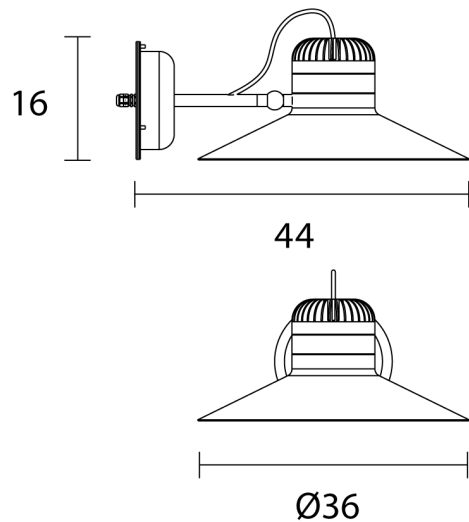

MAS A/CORDEA/G/EXT/CHAMPAGNE/MERLOT

Cordea Exterior Wall Light

by Favaretto&Partners

The Cordea exterior wall light reinterprets the shape of vintage industrial lamps shape in an experimental, contemporary vision. Featuring a high-contrast rubber strap encircling the diffuser cap, Cordea is available in a variety of classic neutral colours, to create a warm and comfortable atmosphere in any exterior space. Designed for use outdoors with an ingress protection rating of IP54. Available in two sizes.

Designer	Favaretto&Partners
Supplier	Masiero
Country	Italy
SKU	MAS A/CORDEA/G/EXT/CHAMPAGNE/MERLOT
Size	Large
Metal Finish	Champagne
Rubber Finish	Merlot

Product Dimensions

Materials	Painted metal structure decorated with a rubber strap
Output	1510lm
Dimming	Non-dimmable

Source	10W LED
CRI	>90

Colour Temp	3000K
IP Rating	IP54