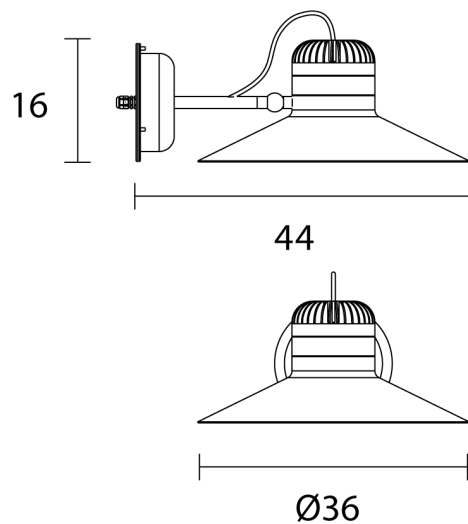

MAS A/CORDEA/G/EXT/CHAMPAGNE/MERLOT

Cordea Exterior Wall Light

by Favaretto&Partners

The Cordea exterior wall light reinterprets the shape of vintage industrial lamps shape in an experimental, contemporary vision. Featuring a high-contrast rubber strap encircling the diffuser cap, Cordea is available in a variety of classic neutral colours, to create a warm and comfortable atmosphere in any exterior space. Designed for use outdoors with an ingress protection rating of IP54. Available in two sizes.

Designer	Favaretto&Partners
Supplier	Masiero
Country	Italy
SKU	MAS A/CORDEA/G/EXT/CHAMPAGNE/MERLOT
Size	Large
Metal Finish	Champagne
Rubber Finish	Merlot

Product Dimensions

Materials	Painted metal structure decorated with a rubber strap
Output	1510lm
Dimming	Non-dimmable

Source	10W LED
CRI	>90

Colour Temp	3000K
IP Rating	IP54