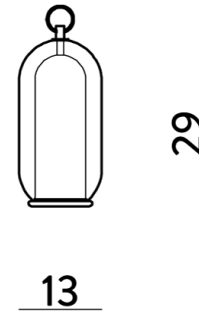

## Aeron Table Lamp

by

The Aeron table lamp by Cangini e Tucci is characterised by its double-chamber diffuser. Made entirely of mouth-blown glass, the satin-finished inner chamber softly diffuses the light source, producing a natural and even illumination. The outer chamber and metal structure are available in a wide variety of finishes to suit any decor. The lamp features a top mounted metal ring for convenient positioning.

### Product Dimensions

<b>Materials</b>	Blown glass, metal	<b>Source</b>	1 x E14 40W (Max)	<b>IP Rating</b>	IP20
<b>Dimming</b>	Dependent on globe				