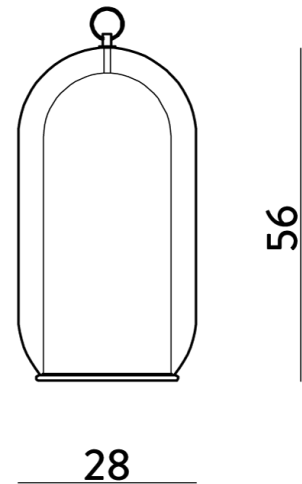

CT LT/AERON/XXL/GOLD/SKYBLUE

Aeron Table Lamp

by

The Aeron table lamp by Cangini e Tucci is characterised by its double-chamber diffuser. Made entirely of mouth-blown glass, the satin-finished inner chamber softly diffuses the light source, producing a natural and even illumination. The outer chamber and metal structure are available in a wide variety of finishes to suit any decor. The lamp features a top mounted metal ring for convenient positioning.

Supplier	Cangini & Tucci
Country	Italy
SKU	CT LT/AERON/XXL/GOLD/SKYBLUE
Size	XXL
Metal Finish	Gold
Glass Finish	Skyblue

Product Dimensions

Materials	Blown glass, metal	Source	1 x E27 60W (Max)	IP Rating	IP20
Dimming	Dependent on globe				