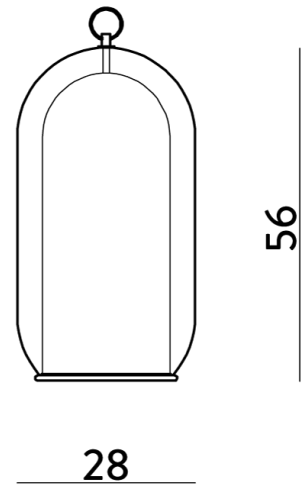

CT LT/AERON/XXL/GOLD/SKYBLUE

Aeron Table Lamp

by

The Aeron table lamp by Cangini e Tucci is characterised by its double-chamber diffuser. Made entirely of mouth-blown glass, the satin-finished inner chamber softly diffuses the light source, producing a natural and even illumination. The outer chamber and metal structure are available in a wide variety of finishes to suit any decor. The lamp features a top mounted metal ring for convenient positioning.

Supplier	Cangini & Tucci
Country	Italy
SKU	CT LT/AERON/XXL/GOLD/SKYBLUE
Size	XXL
Metal Finish	Gold
Glass Finish	Skyblue

Product Dimensions

Materials	Blown glass, metal	Source	1 x E27 60W (Max)	IP Rating	IP20
Dimming	Dependent on globe				