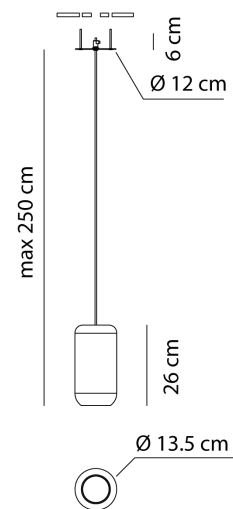

AX S/URBAN/REC/M/3K/LCC/BRONZE

Urban Suspension Lamp

by Dima Loginoff

The Urban Suspension Lamp from Axolight features an elegant minimalist design for contemporary spaces. Made from aluminium and available in several colours and sizes. A built-in dimmable LED light source provides a diffused beam via internal reflectors. Various sizes and finishes of the Urban can be combined in cluster formations to create striking feature lighting installations. Available in surface-mounted canopy or recessed version. Designed by Dima Loginoff.

Designer	Dima Loginoff
Supplier	Axo Light
Country	Italy
SKU	AX S/URBAN/REC/M/3K/LCC/BRONZE
Finish	Bronze
Size	Medium
Version	Recessed

Product Dimensions

Materials	Aluminium	Source	17.5W LED	Colour Temp	3000K
Output	2200lm	CRI	90	Emission	Diffused beam
IP Rating	IP20	Dimming	Non-Dimmable	Notes	Recessed (4.5cm cutout), Driver not supplied