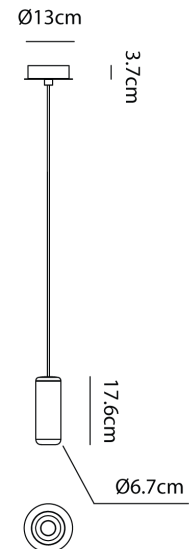

## Urban Mini Pendant

by Dima Loginoff

Mini version of the Urban pendant designed by Dima Loginoff for Axolight. Made from aluminium and available in several colours and sizes. The built-in dimmable LED light source provides a diffused beam via internal reflectors. The minimalist design of the Urban makes it well-suited to cluster installations. Available with surface-mounted or recessed canopy.

<b>Designer</b>	Dima Loginoff
<b>Supplier</b>	Axo Light
<b>Country</b>	Italy
<b>SKU</b>	AX S/URBAN/MINI/M/3K/LCC/NICKEL
<b>Finish</b>	Nickel
<b>Size</b>	Medium
<b>Version</b>	Canopy

### Product Dimensions

<b>Materials</b>	Aluminium	<b>Source</b>	6.5W LED	<b>Colour Temp</b>	3000K
<b>Output</b>	671lm	<b>CRI</b>	90	<b>Emission</b>	Diffused beam
<b>IP Rating</b>	IP20	<b>Dimming</b>	PHASE	<b>Notes</b>	Surface mounted canopy