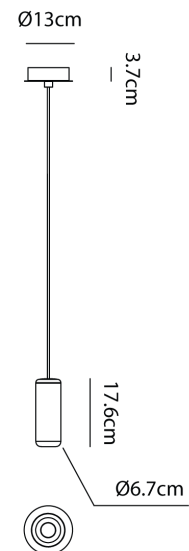

## Urban Mini Pendant

by Dima Loginoff

Mini version of the Urban pendant designed by Dima Loginoff for Axolight. Made from aluminium and available in several colours and sizes. The built-in dimmable LED light source provides a diffused beam via internal reflectors. The minimalist design of the Urban makes it well-suited to cluster installations. Available with surface-mounted or recessed canopy.

<b>Designer</b>	Dima Loginoff
<b>Supplier</b>	Axo Light
<b>Country</b>	Italy
<b>SKU</b>	AX S/URBAN/MINI/M/3K/LCC/NICKEL
<b>Finish</b>	Nickel
<b>Size</b>	Medium
<b>Version</b>	Canopy

### Product Dimensions

<b>Materials</b>	Aluminium	<b>Source</b>	6.5W LED	<b>Colour Temp</b>	3000K
<b>Output</b>	671lm	<b>CRI</b>	90	<b>Emission</b>	Diffused beam
<b>IP Rating</b>	IP20	<b>Dimming</b>	PHASE	<b>Notes</b>	Surface mounted canopy