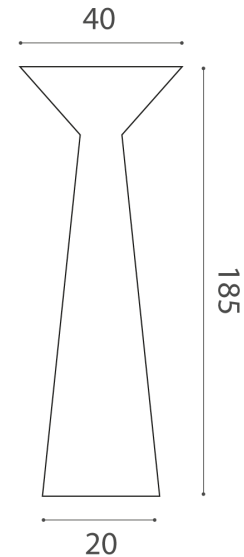

IC PT/LAMA/GLOSS WHITE/WHITE

Lama Floor Lamp

by Giulio Cappellini & Leonardo Talarico

The Lama floor lamp collection is designed for modern spaces. Lama is composed of a slender metal sheet with a plastic upper closure forming a sleek contemporary shape. An LED source produces a diffused light, with cable dimmer for added control. Its simple yet textured design makes it ideal for homes and hospitality. Available in a variety of painted finish options.

Designer	Giulio Cappellini & Leonardo Talarico
Supplier	Icone
Country	Italy
SKU	IC PT/LAMA/GLOSS WHITE/WHITE
Finish	Gloss White

Product Dimensions

Materials	Metal sheet body, plastic diffuser	Source	22W LED	Colour Temp	3000K
Output	3400lm	CRI	90	Dimming	Dimmer on cable