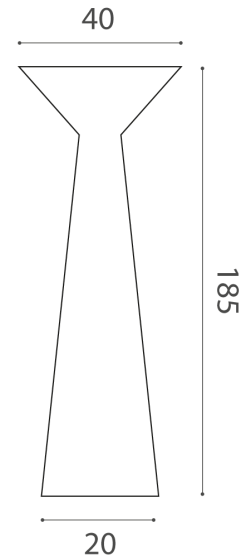

IC PT/LAMA/GLOSS BLACK/WHITE

Lama Floor Lamp

by Giulio Cappellini & Leonardo Talarico

The Lama floor lamp collection is designed for modern spaces. Lama is composed of a slender metal sheet with a plastic upper closure forming a sleek contemporary shape. An LED source produces a diffused light, with cable dimmer for added control. Its simple yet textured design makes it ideal for homes and hospitality. Available in a variety of painted finish options.

Designer	Giulio Cappellini & Leonardo Talarico
Supplier	Icone
Country	Italy
SKU	IC PT/LAMA/GLOSS BLACK/WHITE
Finish	Gloss Black

Product Dimensions

Materials	Metal sheet body, plastic diffuser	Source	22W LED	Colour Temp	3000K
Output	3400lm	CRI	90	Dimming	Dimmer on cable