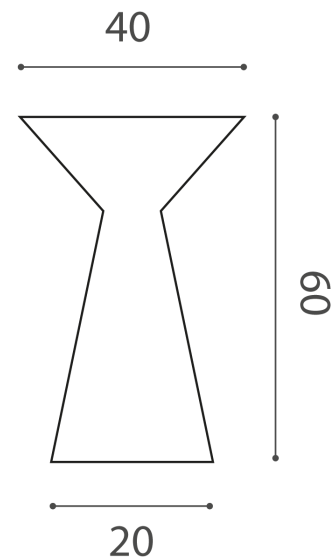

IC LT/LAMA/G/BLACK/WHITE

Lama Table Lamp

by Giulio Cappellini & Leonardo Talarico

The Lama table lamp collection is designed for modern spaces. Lama is composed of a slender metal sheet with a plastic upper closure forming a sleek contemporary shape. An LED source produces a diffused light, with cable dimmer for added control. Its simple yet textured design makes it ideal for homes and hospitality. Available in two sizes and a variety of painted finish options.

Designer	Giulio Cappellini & Leonardo Talarico
Supplier	Icone
Country	Italy
SKU	IC LT/LAMA/G/BLACK/WHITE
Size	Large
Finish	Black

Product Dimensions

Materials	Metal sheet body, plastic diffuser
Output	1960lm