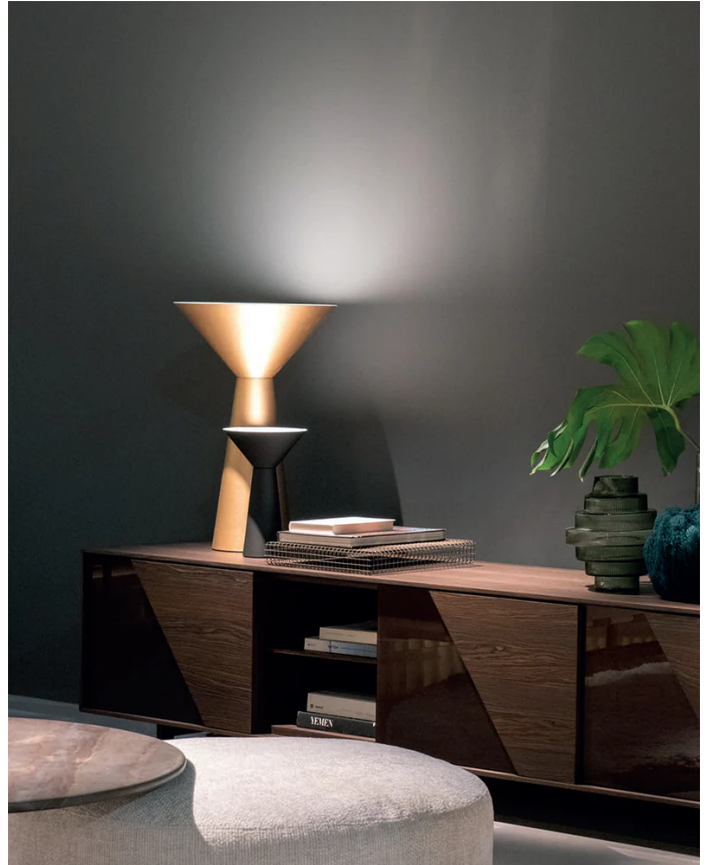

IC LT/LAMA/G/BLACK/WHITE

Lama Table Lamp

by Giulio Cappellini & Leonardo Talarico

The Lama table lamp collection is designed for modern spaces. Lama is composed of a slender metal sheet with a plastic upper closure forming a sleek contemporary shape. An LED source produces a diffused light, with cable dimmer for added control. Its simple yet textured design makes it ideal for homes and hospitality. Available in two sizes and a variety of painted finish options.

Designer	Giulio Cappellini & Leonardo Talarico
Supplier	Icone
Country	Italy
SKU	IC LT/LAMA/G/BLACK/WHITE
Size	Large
Finish	Black

Product Dimensions

Materials	Metal sheet body, plastic diffuser
Output	1960lm