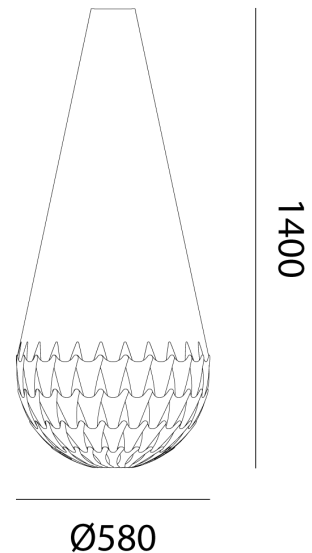

## Basket of Light

by David Trubridge

Basket of Light by David Trubridge are inspired by a Maori creation myth. These hanging lights are made from Finnish birch plywood, a material thin enough to allow light to pass through. It is also a sustainably managed resource which is converted to ply with minimal waste. Basket of Light are available in three versions: Leaf, reminiscent of the staggered leaves from a Lancewood, a tree native to New Zealand; Crystal, a more angular pattern reminiscent of ice formations or crystal rock forms; Wave Basket has a flowing shape element reminiscent of flowing water or sine waves. Each of the baskets cast intricate shadows downwards, the spread and focus of which can be adjusted by hanging height. Ideal as a decorative light piece in commercial spaces.

### Product Dimensions

<b>Weight</b>	3.7kg	<b>Materials</b>	Bamboo	<b>Source</b>	1 x E27 60W (Max)
<b>Dimming</b>	Dependent on globe				