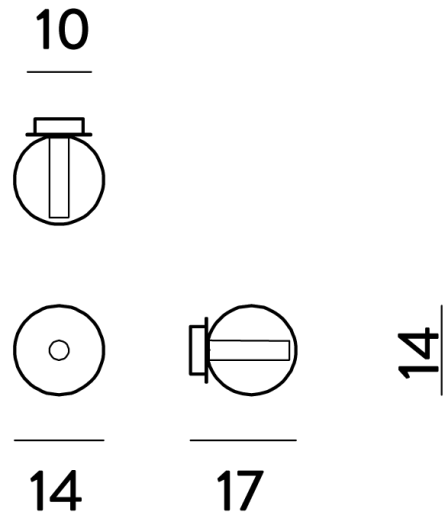

CT A/MIREA/14cm/GOLD/SMOKE

Mirea Wall Light

by Massimiliano Tucci

Mirea is an elegantly designed wall lamp for modern interiors. Composed of a transparent glass sphere enclosing a frosted cylinder from which uniform light is diffused. The blown glass diffuser and galvanized brass base are available in a variety of finish combinations for versatile application. Designed by Massimiliano Tucci in collaboration with Cristian Li Voi.

Designer	Massimiliano Tucci
Supplier	Cangini & Tucci
Country	Italy
SKU	CT A/MIREA/14cm/GOLD/SMOKE
Metal Finish	Satin Gold
Glass Finish	Smoke

Product Dimensions

Weight	0.4kg
IP Rating	IP20

Materials Blown glass, galvanized brass