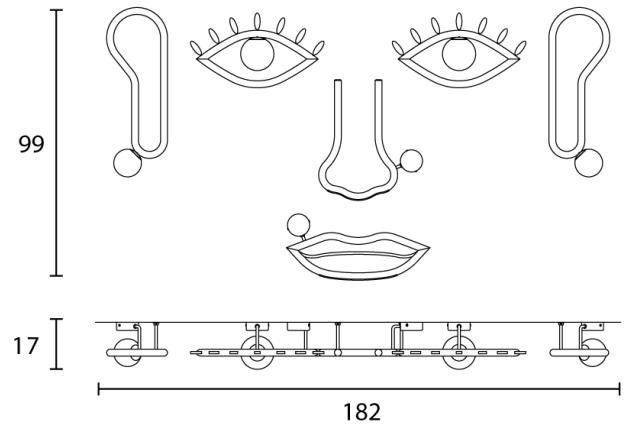

## Visio Full Wall Light

by Nava + Arosio Studio

Combining the architectural and the glamorous, Visio has been designed as an homage to the iconographic apparatus and expressiveness of the face. With layers of meaning to be discovered from a range of different configurations, Visio can be used to generate a face in its entirety, or through compositions of mouths, noses, ears and eyes. Each component consists of a painted metal structure in polished dark chocolate tones, with an opal white Murano triplex glass diffuser and LED source. Visio full utilises a combined mount for optimised installation.

### Product Dimensions

<b>Materials</b>	Painted metal structure. Opal white murano triplex glass diffuser.	<b>Source</b>	32.6W LED	<b>Colour Temp</b>	3000K
<b>Output</b>	3673lm	<b>CRI</b>	>90	<b>Emission</b>	Diffused
<b>IP Rating</b>	IP20	<b>Dimming</b>	Non-dimmable		