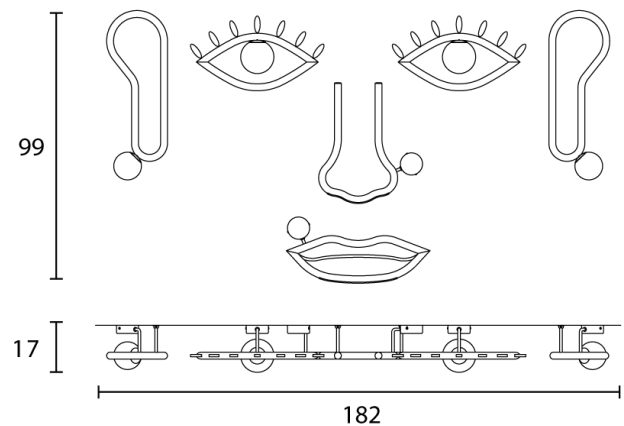

MAS A/VISIO/FULL

Visio Full Wall Light

by Nava + Arosio Studio

Combining the architectural and the glamorous, Visio has been designed as an homage to the iconographic apparatus and expressiveness of the face. With layers of meaning to be discovered from a range of different configurations, Visio can be used to generate a face in its entirety, or through compositions of mouths, noses, ears and eyes. Each component consists of a painted metal structure in polished dark chocolate tones, with an opal white Murano triplex glass diffuser and LED source. Visio full utilises a combined mount for optimised installation.

Designer	Nava + Arosio Studio
Supplier	Masiero
Country	Italy
SKU	MAS A/VISIO/FULL
Finish	Chocolate

Product Dimensions

Materials	Painted metal structure. Opal white murano triplex glass diffuser.	Source	32.6W LED	Colour Temp	3000K
Output	3673lm	CRI	>90	Emission	Diffused
IP Rating	IP20	Dimming	Non-dimmable		