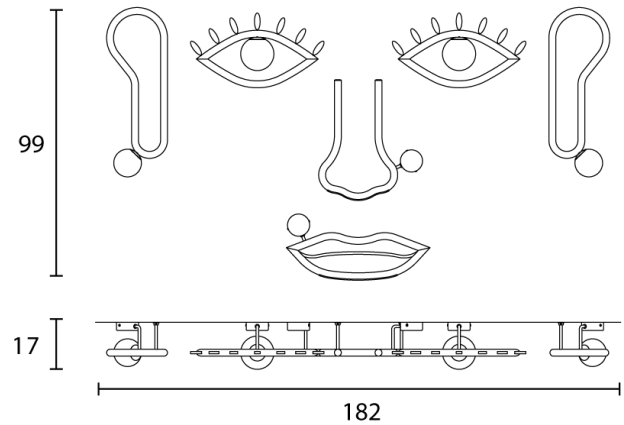

MAS A/VISIO/FULL

Visio Full Wall Light

by Nava + Arosio Studio

Combining the architectural and the glamorous, Visio has been designed as an homage to the iconographic apparatus and expressiveness of the face. With layers of meaning to be discovered from a range of different configurations, Visio can be used to generate a face in its entirety, or through compositions of mouths, noses, ears and eyes. Each component consists of a painted metal structure in polished dark chocolate tones, with an opal white Murano triplex glass diffuser and LED source. Visio full utilises a combined mount for optimised installation.

Designer	Nava + Arosio Studio
Supplier	Masiero
Country	Italy
SKU	MAS A/VISIO/FULL
Finish	Chocolate

Product Dimensions

Materials	Painted metal structure. Opal white murano triplex glass diffuser.	Source	32.6W LED	Colour Temp	3000K
Output	3673lm	CRI	>90	Emission	Diffused
IP Rating	IP20	Dimming	Non-dimmable		