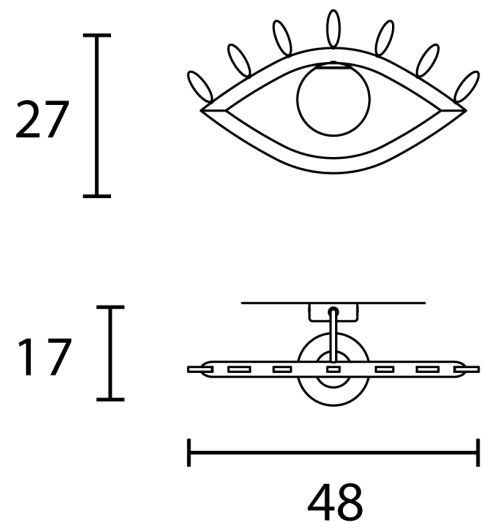

MAS A/VISIO/M1

Visio Wall Light

by Nava + Arosio Studio

Combining the architectural and the glamorous, Visio has been designed as an homage to the iconographic apparatus and expressiveness of the face. With layers of meaning to be discovered from a range of different configurations, Visio can be used to generate a face in its entirety, or through compositions of mouths, noses, ears and eyes. Each component consists of a painted metal structure in polished dark chocolate tones, with an opal white Murano triplex glass diffuser and LED source.

Designer	Nava + Arosio Studio
Supplier	Masiero
Country	Italy
SKU	MAS A/VISIO/M1
Version	Eye

Product Dimensions

Materials Painted metal structure. Opal white murano triplex glass diffuser.

Source 5.5W LED