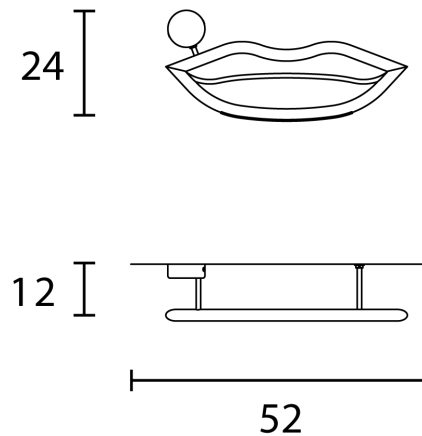

MAS A/VISIO/M4

Visio Wall Light

by Nava + Arosio Studio

Combining the architectural and the glamorous, Visio has been designed as an homage to the iconographic apparatus and expressiveness of the face. With layers of meaning to be discovered from a range of different configurations, Visio can be used to generate a face in its entirety, or through compositions of mouths, noses, ears and eyes. Each component consists of a painted metal structure in polished dark chocolate tones, with an opal white Murano triplex glass diffuser and LED source.

Designer	Nava + Arosio Studio
Supplier	Masiero
Country	Italy
SKU	MAS A/VISIO/M4
Version	Mouth

Product Dimensions

Materials	Painted metal structure. Opal white murano triplex glass diffuser.	Source	5.5W LED	Colour Temp	3000K
Output	645lm	CRI	>90	Emission	Diffused
IP Rating	IP20	Dimming	Non-dimmable		