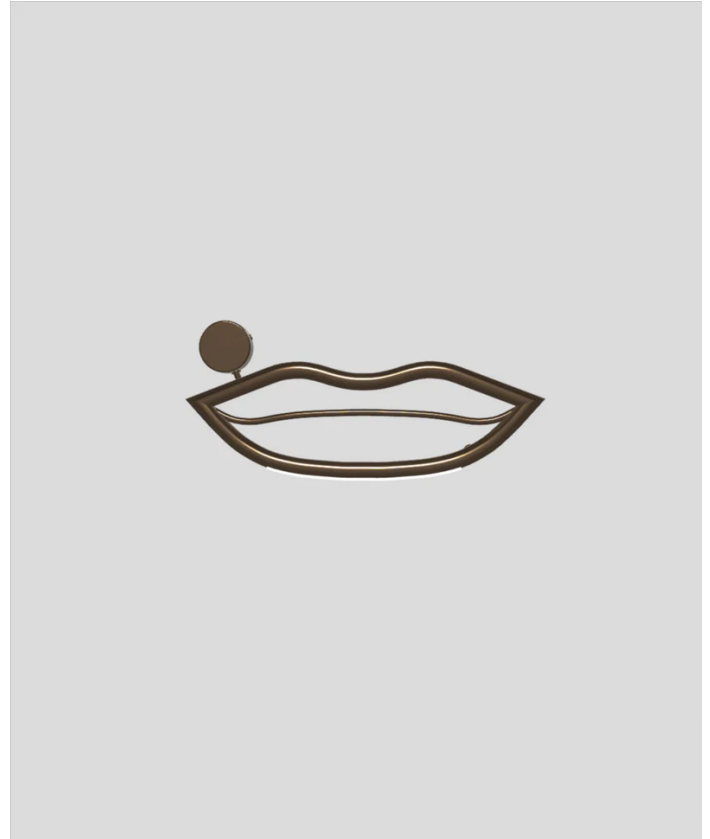

MAS A/VISIO/M4

Visio Wall Light

by Nava + Arosio Studio

Combining the architectural and the glamorous, Visio has been designed as an homage to the iconographic apparatus and expressiveness of the face. With layers of meaning to be discovered from a range of different configurations, Visio can be used to generate a face in its entirety, or through compositions of mouths, noses, ears and eyes. Each component consists of a painted metal structure in polished dark chocolate tones, with an opal white Murano triplex glass diffuser and LED source.

Designer	Nava + Arosio Studio
Supplier	Masiero
Country	Italy
SKU	MAS A/VISIO/M4
Version	Mouth

Product Dimensions

Materials	Painted metal structure. Opal white murano triplex glass diffuser.	Source	5.5W LED	Colour Temp	3000K
Output	645lm	CRI	>90	Emission	Diffused
IP Rating	IP20	Dimming	Non-dimmable		