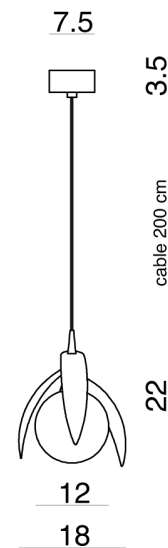

Product Dimensions

Materials	Blown Glass	Source	4.2W LED	Colour Temp	3000K
Output	500lm	CRI	90	IP Rating	IP20
Dimming	PHASE	Notes	Cable length: 200cm