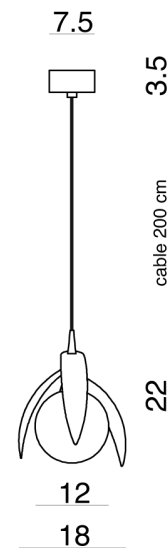

CT S/VEGETAL/CALATHEA/GOLD/GREEN

Vegetal Pendant

by Marcantonio Raimondi Malerba

The VEGETAL pendant collection by Cangini & Tucci has the power to capture attention wherever they are hung. Designed around the concept that there can be no life without light, Vegetal recreates the feeling of light filtering through leaves. Harmoniously blending sculptural metal elements with the finest Italian blown glass, the Vegetal oozes total sophistication in three elegant designs: Ficus, Pilea and Calathea. Available in satin gold and black satin nickel finishes with a variety of coloured transparent glass diffusers.

Designer	Marcantonio Raimondi Malerba
Supplier	Cangini & Tucci
Country	Italy
SKU	CT S/VEGETAL/CALATHEA/GOLD/GREEN
Metal Finish	Gold
Glass Finish	Green
Version	Calathea

Product Dimensions

Materials	Blown Glass	Source	4.2W LED	Colour Temp	3000K
Output	500lm	CRI	90	IP Rating	IP20
Dimming	PHASE	Notes	Cable length: 200cm		