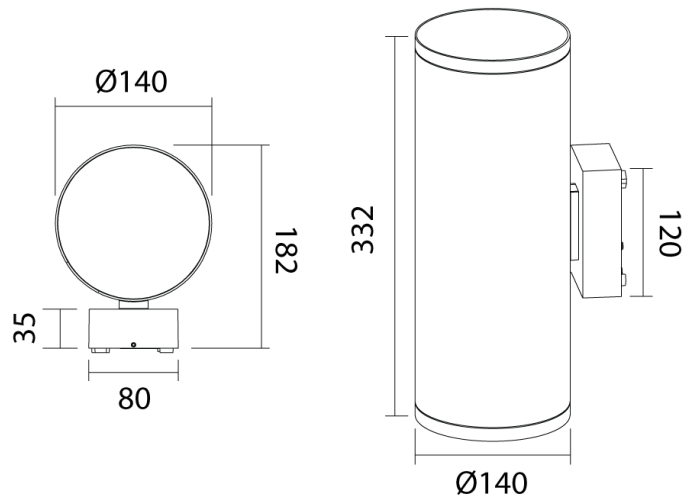

SI A/CODY/DBL/2x24W/60D/ANT

Cody Double Outdoor Wall Light

by

Featuring high-quality construction and a minimalist aesthetic, the Cody Double is a heavy-duty exterior wall light specially designed for commercial projects. Cody is built to withstand harsh exterior conditions, with ingress protection of IP65, impact protection of IK08, and a sturdy aluminium body with anti-corrosive coating. Available in anthracite finish with a 60-degree reflector, Cody emits a high-powered light both upwards and downwards. Optional 24-degree and 36-degree reflectors are available on request. Cody is ideally suited for large-scale commercial applications, such as building facades.

Supplier	Studio Italia
Country	China
SKU	SI A/CODY/DBL/2x24W/60D/ANT
Finish	Anthracite

Product Dimensions

Materials	Aluminium	Source	2 x 24W LED	Colour Temp	3000K
Output	5400lm	CRI	>80	Emission	Up and down
IP Rating	IP64 / IK08	Dimming	Non-Dimmable		