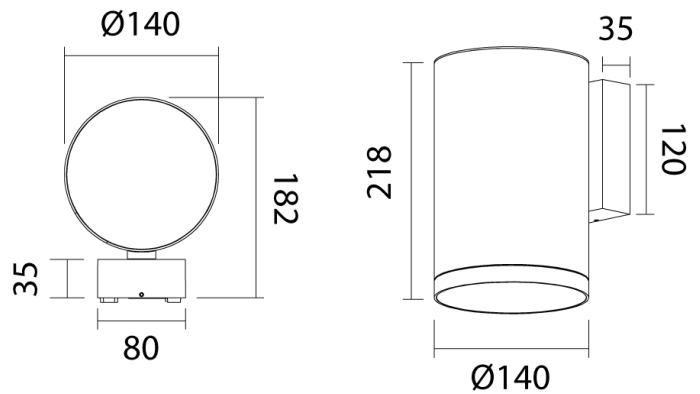

SI A/CODY/30W/60D/ANT

Cody Outdoor Wall Light

by

Featuring high-quality construction and a minimalist aesthetic, Cody is a heavy-duty exterior wall light specially designed for commercial projects. Cody is built to withstand harsh exterior conditions, with ingress protection of IP65, impact protection of IK08, and a sturdy aluminium body with anti-corrosive coating. Available in anthracite finish with a 60-degree reflector, Cody emits a high-powered light and can be installed as an uplight or downlight. Optional 24-degree and 36-degree reflectors are available on request. Cody is ideally suited for large-scale commercial applications, such as building facades.

Supplier	Studio Italia
Country	China
SKU	SI A/CODY/30W/60D/ANT
Finish	Anthracite

Product Dimensions

Materials	Aluminium
Output	3400lm
IP Rating	IP65 / IK08

Source	30W LED
CRI	>80
Dimming	Non-Dimmable

Colour Temp	3000K
Emission	Up or down