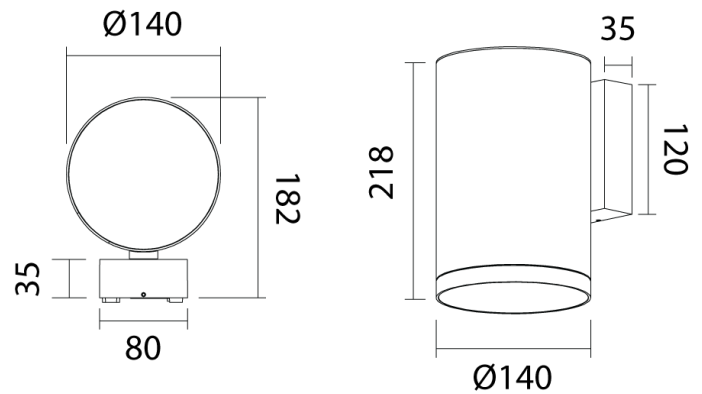

SI A/CODY/30W/60D/ANT

Cody Outdoor Wall Light

by

Featuring high-quality construction and a minimalist aesthetic, Cody is a heavy-duty exterior wall light specially designed for commercial projects. Cody is built to withstand harsh exterior conditions, with ingress protection of IP65, impact protection of IK08, and a sturdy aluminium body with anti-corrosive coating. Available in anthracite finish with a 60-degree reflector, Cody emits a high-powered light and can be installed as an uplight or downlight. Optional 24-degree and 36-degree reflectors are available on request. Cody is ideally suited for large-scale commercial applications, such as building facades.

Supplier	Studio Italia
Country	China
SKU	SI A/CODY/30W/60D/ANT
Finish	Anthracite

Product Dimensions

Materials	Aluminium	Source	30W LED	Colour Temp	3000K
Output	3400lm	CRI	>80	Emission	Up or down
IP Rating	IP65 / IK08	Dimming	Non-Dimmable		