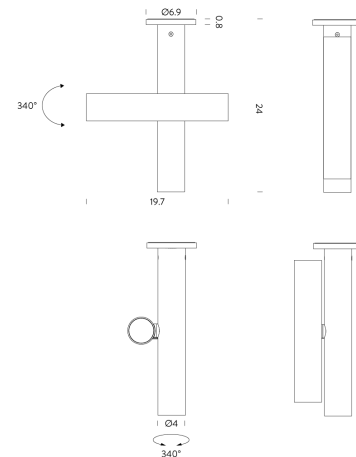

NE PL/TUBES/2700K/TRIAC/BLACK

Tubes Ceiling Light

by Charles Kalpakian

The latest addition to the TUBES collection, composed of tubular elements in extruded aluminum. A more compact and powerful ceiling version, with two vertical tubes, one fixed to the ceiling and one rotatable like an arm and adjustable to user needs. Both cylinders have a 340 degree rotation. Available in white or black. Opal polycarbonate diffusers.

Designer	Charles Kalpakian
Supplier	Nemo
Country	Italy
SKU	NE PL/TUBES/2700K/TRIAC/BLACK
Finish	Black

Product Dimensions

Materials	Aluminium	Source	8W LED	Colour Temp	2700K
Output	380lm	CRI	85	Emission	Orientable
IP Rating	IP20	Dimming	TRIAC		