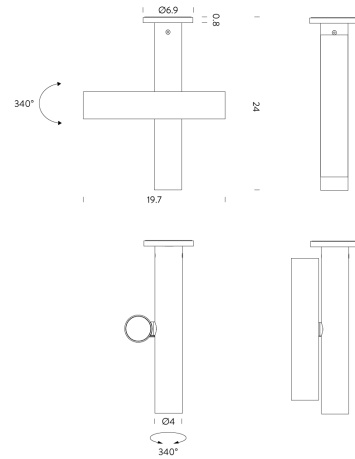

NE PL/TUBES/2700K/TRIAC/GREY-WHITE

Tubes Ceiling Light

by Charles Kalpakian

The latest addition to the TUBES collection, composed of tubular elements in extruded aluminum. A more compact and powerful ceiling version, with two vertical tubes, one fixed to the ceiling and one rotatable like an arm and adjustable to user needs. Both cylinders have a 340 degree rotation. Available in white or black. Opal polycarbonate diffusers.

Designer	Charles Kalpakian
Supplier	Nemo
Country	Italy
SKU	NE PL/TUBES/2700K/TRIAC/GREY-WHITE
Finish	Grey White

Product Dimensions

Materials	Aluminium	Source	8W LED	Colour Temp	2700K
Output	380lm	CRI	85	Emission	Orientable
IP Rating	IP20	Dimming	TRIAC		