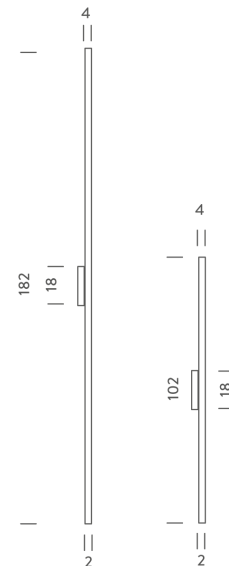

NE A/LINESCAPE/3000K/PUSH/182/WHITE

Linescapes Wall Light

by Nemo Studio

The Linescapes family from NEMO feature efficient light fittings with a highly versatile luminous output and elegant linear design. The Linescapes Wall Light provides diffused up or down illumination via inbuilt dimmable LED, making it ideal for accent lighting within contemporary commercial or residential interiors. Body in extruded aluminium with an opal white polycarbonate diffuser. Available in 2700K or 3000K, 102cm or 182cm in white or black finish.

Designer	Nemo Studio
Supplier	Nemo
Country	Italy
SKU	NE A/LINESCAPE/3000K/PUSH/182/WHITE
Size	182cm
Version	3000K
Finish	White

Product Dimensions

Materials	Extruded aluminium, polycarbonate diffuser	Source	33W LED	Colour Temp	3000K
Output	1765lm	CRI	85	Emission	diffused, side emission
Dimming	PUSH	Notes	Driver on board		