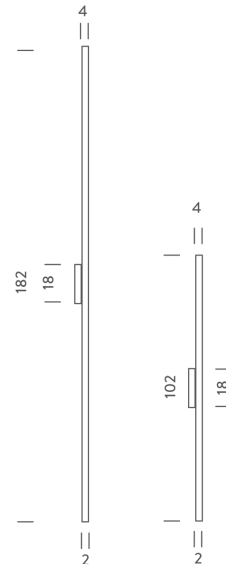

NE A/LINESCAPE/3000K/PUSH/182/WHITE

Linescapes Wall Light

by Nemo Studio

The Linescapes family from NEMO feature efficient light fittings with a highly versatile luminous output and elegant linear design. The Linescapes Wall Light provides diffused up or down illumination via inbuilt dimmable LED, making it ideal for accent lighting within contemporary commercial or residential interiors. Body in extruded aluminium with an opal white polycarbonate diffuser. Available in 2700K or 3000K, 102cm or 182cm in white or black finish.

Designer	Nemo Studio
Supplier	Nemo
Country	Italy
SKU	NE A/LINESCAPE/3000K/PUSH/182/WHITE
Size	182cm
Version	3000K
Finish	White

Product Dimensions

Materials	Extruded aluminium, polycarbonate diffuser
Output	1765lm
Dimming	PUSH

Source	33W LED
CRI	85
Notes	Driver on board

Colour Temp	3000K
Emission	diffused, side emission