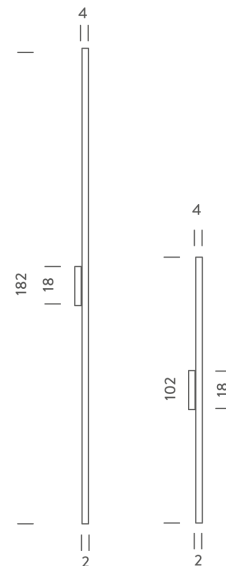

NE A/LINESCAPE/3000K/PUSH/182/BLACK

Linescapes Wall Light

by Nemo Studio

The Linescapes family from NEMO feature efficient light fittings with a highly versatile luminous output and elegant linear design. The Linescapes Wall Light provides diffused up or down illumination via inbuilt dimmable LED, making it ideal for accent lighting within contemporary commercial or residential interiors. Body in extruded aluminium with an opal white polycarbonate diffuser. Available in 2700K or 3000K, 102cm or 182cm in white or black finish.

Designer	Nemo Studio
Supplier	Nemo
Country	Italy
SKU	NE A/LINESCAPE/3000K/PUSH/182/BLACK
Size	182cm
Version	3000K
Finish	Black

Product Dimensions

Materials	Extruded aluminium, polycarbonate diffuser	Source	33W LED	Colour Temp	3000K
Output	1765lm	CRI	85	Emission	diffused, side emission
Dimming	PUSH	Notes	Driver on board		