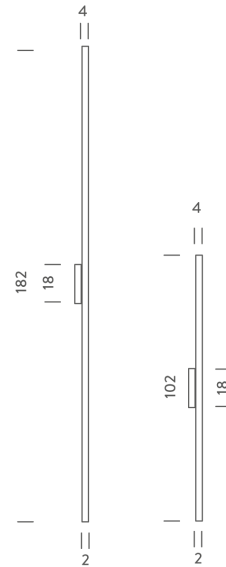

NE A/LINESCAPE/3000K/PUSH/182/BLACK

Linescapes Wall Light

by Nemo Studio

The Linescapes family from NEMO feature efficient light fittings with a highly versatile luminous output and elegant linear design. The Linescapes Wall Light provides diffused up or down illumination via inbuilt dimmable LED, making it ideal for accent lighting within contemporary commercial or residential interiors. Body in extruded aluminium with an opal white polycarbonate diffuser. Available in 2700K or 3000K, 102cm or 182cm in white or black finish.

Designer	Nemo Studio
Supplier	Nemo
Country	Italy
SKU	NE A/LINESCAPE/3000K/PUSH/182/BLACK
Size	182cm
Version	3000K
Finish	Black

Product Dimensions

Materials	Extruded aluminium, polycarbonate diffuser
Output	1765lm
Dimming	PUSH

Source	33W LED
CRI	85
Notes	Driver on board

Colour Temp	3000K
Emission	diffused, side emission