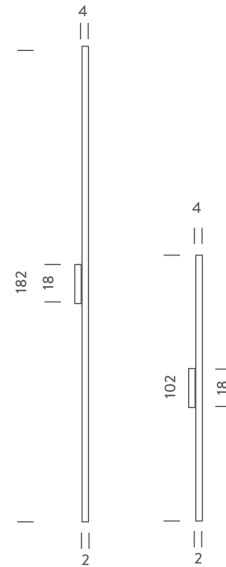

NE A/LINESCAPE/2700K/PUSH/182/WHITE

Linescapes Wall Light

by Nemo Studio

The Linescapes family from NEMO feature efficient light fittings with a highly versatile luminous output and elegant linear design. The Linescapes Wall Light provides diffused up or down illumination via inbuilt dimmable LED, making it ideal for accent lighting within contemporary commercial or residential interiors. Body in extruded aluminium with an opal white polycarbonate diffuser. Available in 2700K or 3000K, 102cm or 182cm in white or black finish.

Designer	Nemo Studio
Supplier	Nemo
Country	Italy
SKU	NE A/LINESCAPE/2700K/PUSH/182/WHITE
Size	182cm
Version	2700K
Finish	White

Product Dimensions

Materials	Extruded aluminium, polycarbonate diffuser	Source	33W LED	Colour Temp	2700K
Output	1765lm	CRI	85	Emission	diffused, side emission
Dimming	PUSH	Notes	Driver on board		