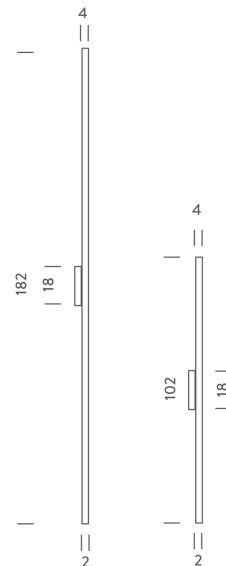

## Linescapes Wall Light

by Nemo Studio

The Linescapes family from NEMO feature efficient light fittings with a highly versatile luminous output and elegant linear design. The Linescapes Wall Light provides diffused up or down illumination via inbuilt dimmable LED, making it ideal for accent lighting within contemporary commercial or residential interiors. Body in extruded aluminium with an opal white polycarbonate diffuser. Available in 2700K or 3000K, 102cm or 182cm in white or black finish.

<b>Designer</b>	Nemo Studio
<b>Supplier</b>	Nemo
<b>Country</b>	Italy
<b>SKU</b>	NE A/LINESCAPE/2700K/PUSH/102/WHITE
<b>Size</b>	102cm
<b>Version</b>	2700K
<b>Finish</b>	White

### Product Dimensions

<b>Materials</b>	Extruded aluminium, polycarbonate diffuser	<b>Source</b>	19W LED	<b>Colour Temp</b>	2700K
<b>Output</b>	1125lm	<b>CRI</b>	85	<b>Emission</b>	diffused, side emission
<b>Dimming</b>	PUSH	<b>Notes</b>	Driver on board		