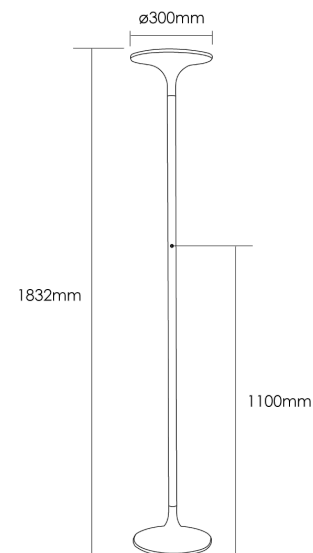

SI PT/ROMA/WHITE

Roma Floor Lamp

by

Roma is an LED floor lamp ideal for modern spaces. The hourglass design is clean and simple, bringing a contemporary elegance to a room. A high output 33W SMD LED source and flat diffuser provides widespread ambient illumination, while the stem is equipped with touch dimmer switch for easy operation.

Available in black or white finish.

**Supplier** Studio Italia**Country** China**SKU** SI PT/ROMA/WHITE**Finish** White

Product Dimensions

**Materials** Aluminium**Source** 33W LED**Colour Temp** 3000K**Output** 4200lm**CRI** 80**IP Rating** IP20**Dimming** Continuous push button dimmer