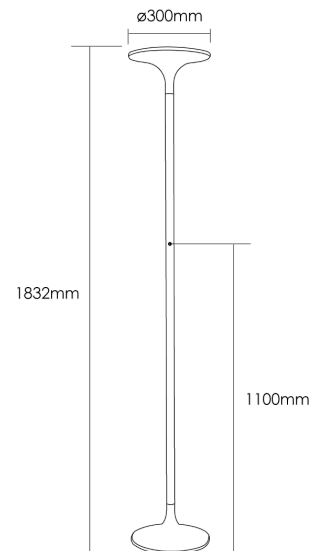

SI PT/ROMA/WHITE

Roma Floor Lamp

by

Roma is an LED floor lamp ideal for modern spaces. The hourglass design is clean and simple, bringing a contemporary elegance to a room. A high output 33W SMD LED source and flat diffuser provides widespread ambient illumination, while the stem is equipped with touch dimmer switch for easy operation. Available in black or white finish.

Supplier	Studio Italia
Country	China
SKU	SI PT/ROMA/WHITE
Finish	White

Product Dimensions

Materials	Aluminium
Output	4200lm
Dimming	Continuous push button dimmer

Source	33W LED
CRI	80

Colour Temp	3000K
IP Rating	IP20