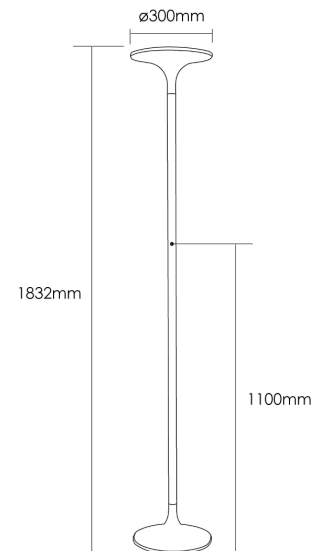

## Roma Floor Lamp

by

Roma is an LED floor lamp ideal for modern spaces. The hourglass design is clean and simple, bringing a contemporary elegance to a room. A high output 33W SMD LED source and flat diffuser provides widespread ambient illumination, while the stem is equipped with touch dimmer switch for easy operation.

Available in black or white finish.

**Supplier** Studio Italia**Country** China**SKU** SI PT/ROMA/WHITE**Finish** White

### Product Dimensions

**Materials** Aluminium**Source** 33W LED**Colour Temp** 3000K**Output** 4200lm**CRI** 80**IP Rating** IP20**Dimming** Continuous push button dimmer