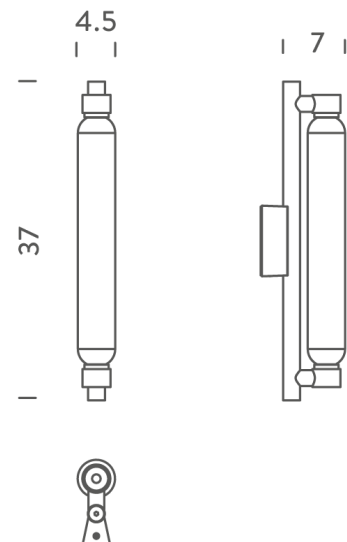

NE A/LAROCHE/IP45/2700K/GREY

La Roche Wall Light

by Le Corbusier

Born from an existing system to illuminate large windows, La Roche was the first wall lamp conceived by Le Corbusier for his purist architectures: Villa La Roche and Pavillon de l'Esprit Nouveau. The iconic design has been updated with a LED lighting source with glass diffuser shaped on the original incandescent bulb. Produced by Nemo to celebrate a classic of lightness and function. Available in an IP45 for bathroom use in black or grey finish.

Designer	Le Corbusier
Supplier	Nemo
Country	Italy
SKU	NE A/LAROCHE/IP45/2700K/GREY
Finish	Grey
Version	IP45

Product Dimensions

Materials	Aluminium	Source	8.5W LED	Colour Temp	2700K
Output	925lm	CRI	85	Emission	diffused
IP Rating	IP45	Dimming	Non-Dimmable		