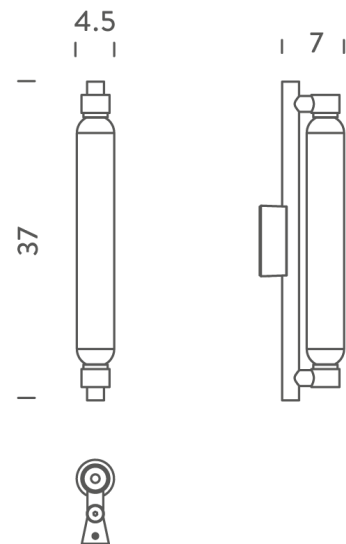

## La Roche Wall Light

by Le Corbusier

Born from an existing system to illuminate large windows, La Roche was the first wall lamp conceived by Le Corbusier for his purist architectures: Villa La Roche and Pavillon de l'Esprit Nouveau. The iconic design has been updated with a LED lighting source with glass diffuser shaped on the original incandescent bulb. Produced by Nemo to celebrate a classic of lightness and function. Available in an IP45 for bathroom use in black or grey finish.

### Product Dimensions

<b>Materials</b>	Aluminium	<b>Source</b>	8.5W LED	<b>Colour Temp</b>	2700K
<b>Output</b>	925lm	<b>CRI</b>	85	<b>Emission</b>	diffused
<b>IP Rating</b>	IP45	<b>Dimming</b>	Non-Dimmable		