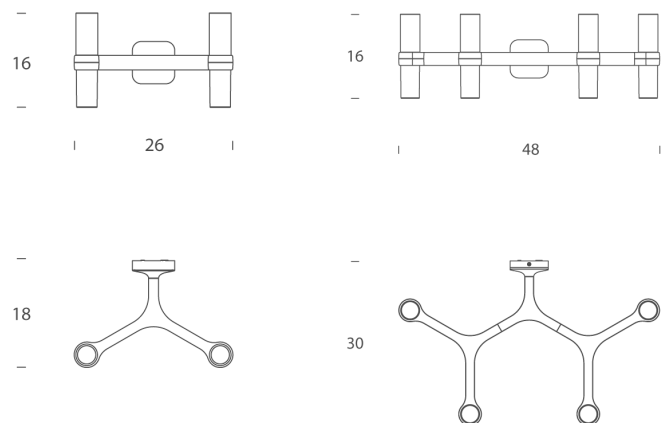

NE A/CROWN/2/BLACK PLATED

Crown Wall Light

by Jehs + Laub

The Crown collection by JEHS + LAUB comprises a selection of luminaires with a modular structure. Crown Wall Light is made with die-casted aluminium and sandblasted glass diffusers. Available in 2 or 4 light version and in a variety of hand polished glossy or plated finishes.

Designer	Jehs + Laub
Supplier	Nemo
Country	Italy
SKU	NE A/CROWN/2/BLACK PLATED
Finish	Black Plated
Size	2 Light

Product Dimensions

Materials	Aluminium	Source	2 x G9 60W (Max)	Emission	diffused
IP Rating	IP20	Dimming	Dependent on globe		