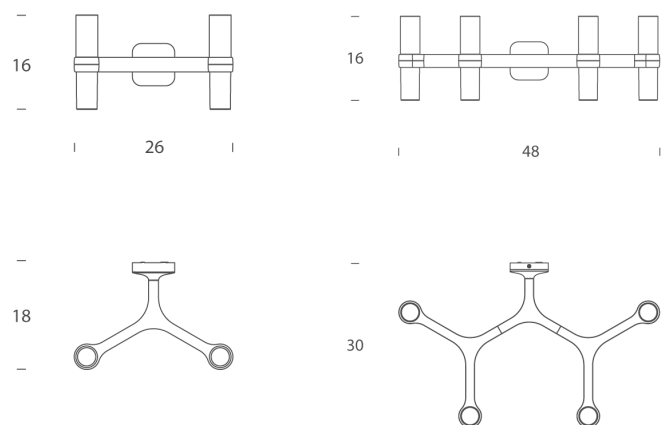

NE A/CROWN/2/BLACK PLATED

Crown Wall Light

by Jehs + Laub

The Crown collection by JEHS + LAUB comprises a selection of luminaires with a modular structure. Crown Wall Light is made with die-casted aluminium and sandblasted glass diffusers. Available in 2 or 4 light version and in a variety of hand polished glossy or plated finishes.

Designer	Jehs + Laub
Supplier	Nemo
Country	Italy
SKU	NE A/CROWN/2/BLACK PLATED
Finish	Black Plated
Size	2 Light

Product Dimensions

Materials	Aluminium	Source	2 x G9 60W (Max)	Emission	diffused
IP Rating	IP20	Dimming	Dependent on globe		