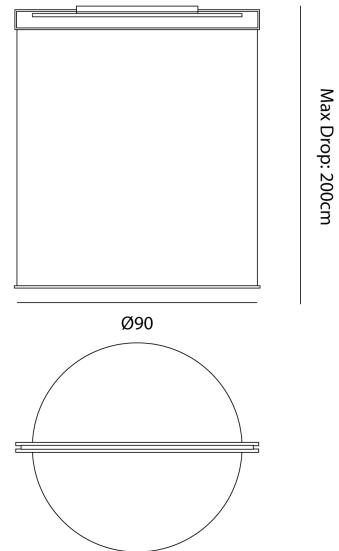

### Product Dimensions

<b>Source</b>	50W LED	<b>Colour Temp</b>	2700K	<b>Output</b>	5500lm
<b>CRI</b>	>90	<b>Emission</b>	Indirect	<b>Dimming</b>	TRIAC
<b>Notes</b>	Overall Dimensions: 90cm x 90cm				