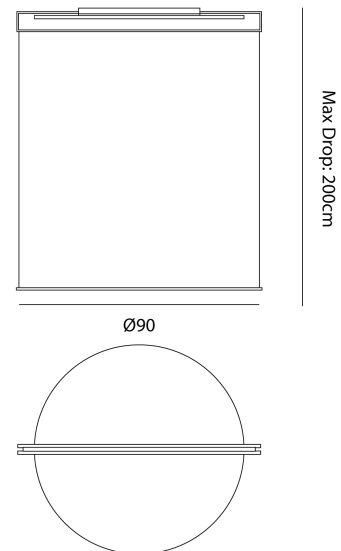

IC S/ESSENZA/90/2700K/WHITE/BLACK

Essenza Pendant

by

ESSENZA has a particularly unique, indirect light: slender structures that illuminate large metal discs. An object as minimal and pure in shape as ESSENZA can decorate a diversity of spaces, from commercial to residential to hospitality environments. The Essenza pendant light is available in a variety of finish options. Made in Italy.

Supplier	Icone
Country	Italy
SKU	IC S/ESSENZA/90/2700K/WHITE/BLACK
Finish	White + Black
Version	2700K

Product Dimensions

Source	50W LED	Colour Temp	2700K	Output	5500lm
CRI	>90	Emission	Indirect	Dimming	TRIAC
Notes	Overall Dimensions: 90cm x 90cm				