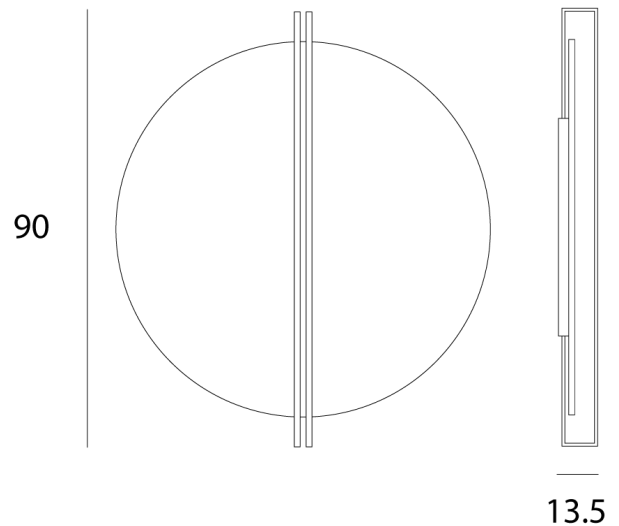

IC PL/ESSENZA/90/2700K/GOLD/BRONZE

Essenza Large Ceiling Light

by Marco Pagnoncelli

ESSENZA has a particularly unique, indirect light: slender structures that illuminate large metal discs. An object as minimal and pure in shape as ESSENZA can decorate a diversity of spaces, from commercial to residential to hospitality environments. The Essenza large ceiling light is available in a variety of finish options. Made in Italy.

Designer	Marco Pagnoncelli
Supplier	Icone
Country	Italy
SKU	IC PL/ESSENZA/90/2700K/GOLD/BRONZE
Finish	Gold + Bronze
Version	2700K

Product Dimensions

Materials	Aluminium	Source	35W LED	Colour Temp	2700K
Output	4000lm	CRI	>90	Emission	Indirect
Dimming	TRIAC	Notes	Overall Dimensions: 90cm x 13.5cm		