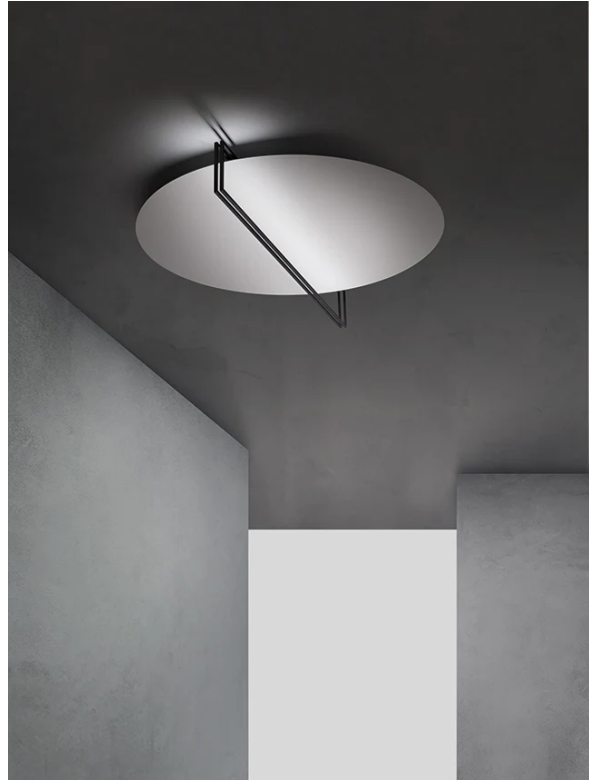

IC PL/ESSENZA/90/2700K/GOLD/BRONZE

Essenza Large Ceiling Light

by Marco Pagnoncelli

ESSENZA has a particularly unique, indirect light: slender structures that illuminate large metal discs. An object as minimal and pure in shape as ESSENZA can decorate a diversity of spaces, from commercial to residential to hospitality environments. The Essenza large ceiling light is available in a variety of finish options. Made in Italy.

Designer	Marco Pagnoncelli
Supplier	Icone
Country	Italy
SKU	IC PL/ESSENZA/90/2700K/GOLD/BRONZE
Finish	Gold + Bronze
Version	2700K

Product Dimensions

Materials	Aluminium	Source	35W LED	Colour Temp	2700K
Output	4000lm	CRI	>90	Emission	Indirect
Dimming	TRIAC	Notes	Overall Dimensions: 90cm x 13.5cm		