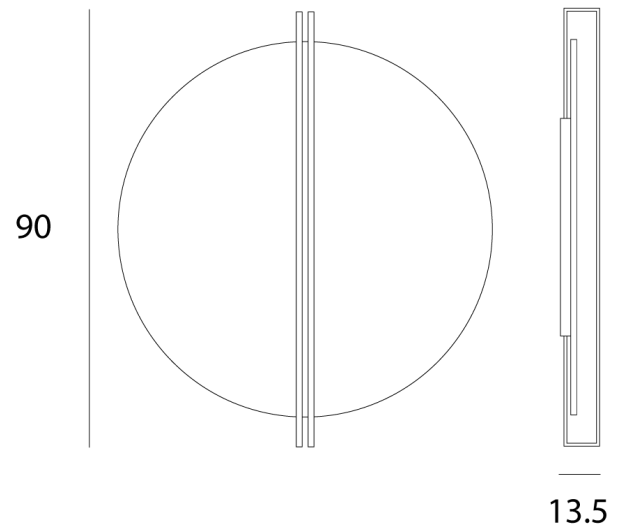

## Essenza Large Ceiling Light

by Marco Pagnoncelli

ESSENZA has a particularly unique, indirect light: slender structures that illuminate large metal discs. An object as minimal and pure in shape as ESSENZA can decorate a diversity of spaces, from commercial to residential to hospitality environments. The Essenza large ceiling light is available in a variety of finish options. Made in Italy.

### Product Dimensions

<b>Materials</b>	Aluminium	<b>Source</b>	35W LED	<b>Colour Temp</b>	2700K
<b>Output</b>	4000lm	<b>CRI</b>	>90	<b>Emission</b>	Indirect
<b>Dimming</b>	TRIAC	<b>Notes</b>	Overall Dimensions: 90cm x 13.5cm		