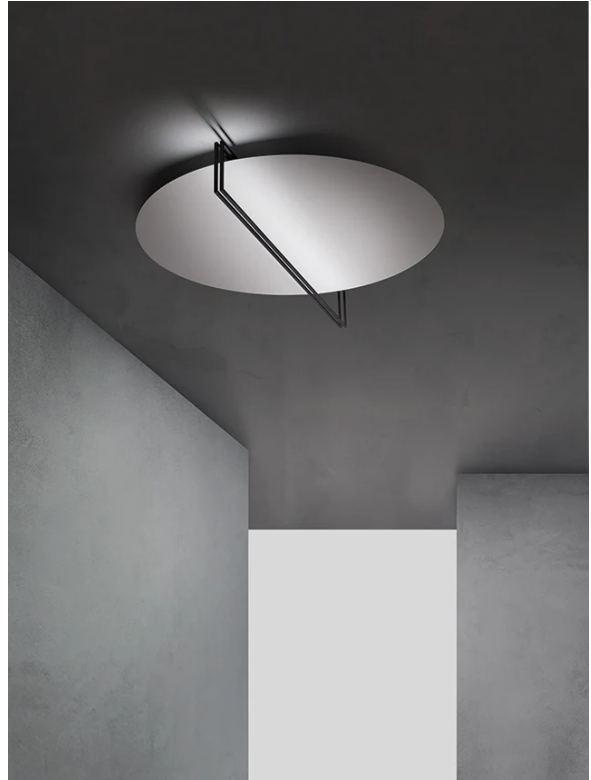

IC PL/ESSENZA/90/2700K/SILVER/IRON

## Essenza Large Ceiling Light

by Marco Pagnoncelli

ESSENZA has a particularly unique, indirect light: slender structures that illuminate large metal discs. An object as minimal and pure in shape as ESSENZA can decorate a diversity of spaces, from commercial to residential to hospitality environments. The Essenza large ceiling light is available in a variety of finish options. Made in Italy.

<b>Designer</b>	Marco Pagnoncelli
<b>Supplier</b>	Icone
<b>Country</b>	Italy
<b>SKU</b>	IC PL/ESSENZA/90/2700K/SILVER/IRON
<b>Finish</b>	Silver + Iron
<b>Version</b>	2700K

### Product Dimensions

<b>Materials</b>	Aluminium	<b>Source</b>	35W LED	<b>Colour Temp</b>	2700K
<b>Output</b>	4000lm	<b>CRI</b>	>90	<b>Emission</b>	Indirect
<b>Dimming</b>	TRIAC	<b>Notes</b>	Overall Dimensions: 90cm x 13.5cm		