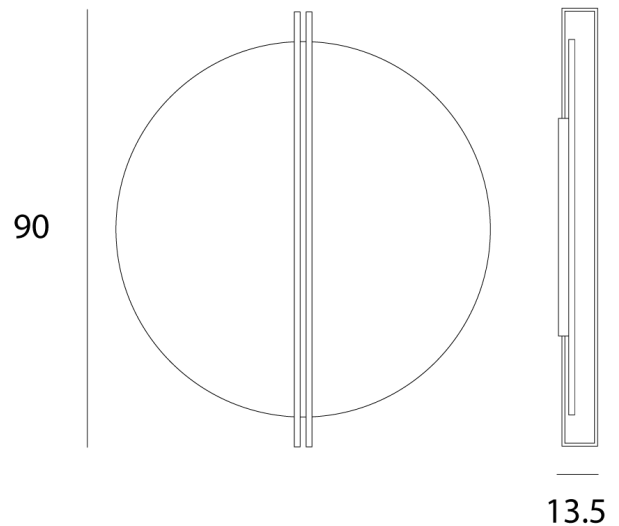

## Essenza Large Ceiling Light

by Marco Pagnoncelli

ESSENZA has a particularly unique, indirect light: slender structures that illuminate large metal discs. An object as minimal and pure in shape as ESSENZA can decorate a diversity of spaces, from commercial to residential to hospitality environments. The Essenza large ceiling light is available in a variety of finish options. Made in Italy.

### Product Dimensions

<b>Materials</b>	Aluminium	<b>Source</b>	35W LED	<b>Colour Temp</b>	2700K
<b>Output</b>	4000lm	<b>CRI</b>	>90	<b>Emission</b>	Indirect
<b>Dimming</b>	TRIAC	<b>Notes</b>	Overall Dimensions: 90cm x 13.5cm		