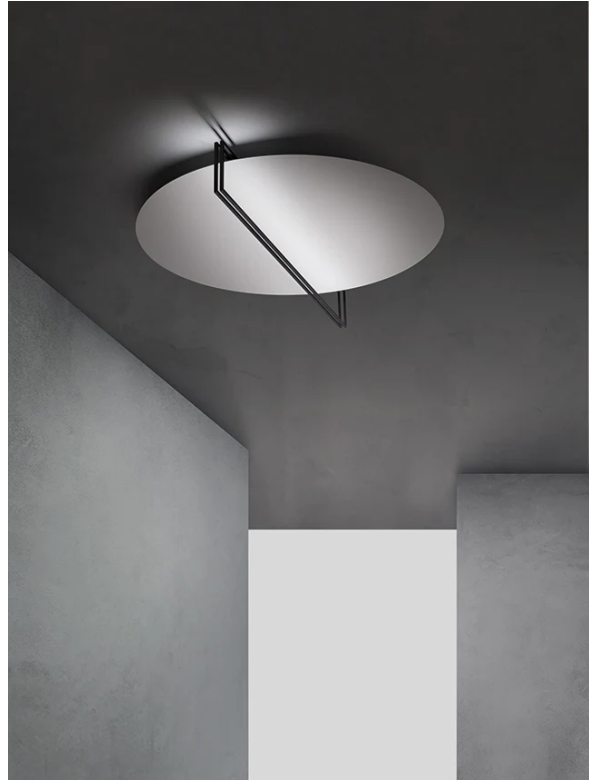

IC PL/ESSENZA/90/3000K/WHITE/IRON

Essenza Large Ceiling Light

by Marco Pagnoncelli

ESSENZA has a particularly unique, indirect light: slender structures that illuminate large metal discs. An object as minimal and pure in shape as ESSENZA can decorate a diversity of spaces, from commercial to residential to hospitality environments. The Essenza large ceiling light is available in a variety of finish options. Made in Italy.

Designer	Marco Pagnoncelli
Supplier	Icone
Country	Italy
SKU	IC PL/ESSENZA/90/3000K/WHITE/IRON
Finish	White + Iron
Version	3000K

Product Dimensions

Materials	Aluminium	Source	35W LED	Colour Temp	3000K
Output	4000lm	CRI	>90	Emission	Indirect
Dimming	TRIAC	Notes	Overall Dimensions: 90cm x 13.5cm		