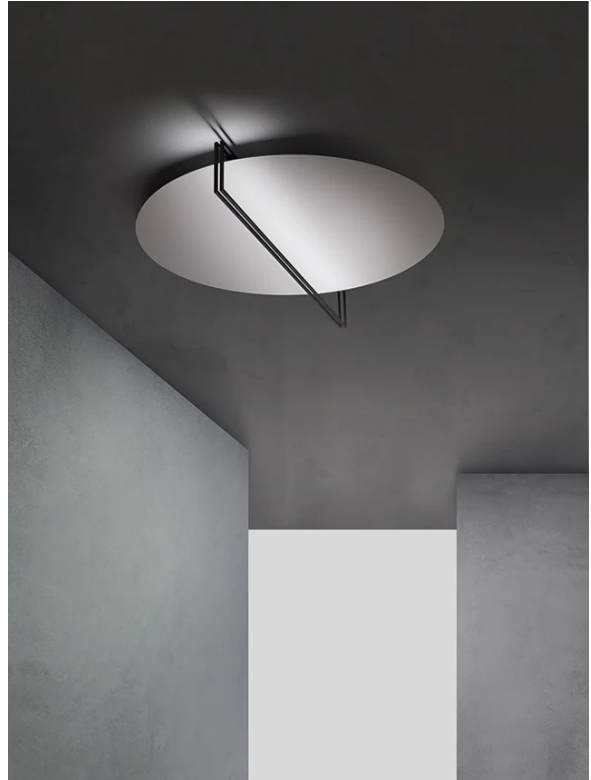

IC PL/ESSENZA/90/3000K/WHITE/IRON

## Essenza Large Ceiling Light

by Marco Pagnoncelli

ESSENZA has a particularly unique, indirect light: slender structures that illuminate large metal discs. An object as minimal and pure in shape as ESSENZA can decorate a diversity of spaces, from commercial to residential to hospitality environments. The Essenza large ceiling light is available in a variety of finish options. Made in Italy.

<b>Designer</b>	Marco Pagnoncelli
<b>Supplier</b>	Icone
<b>Country</b>	Italy
<b>SKU</b>	IC PL/ESSENZA/90/3000K/WHITE/IRON
<b>Finish</b>	White + Iron
<b>Version</b>	3000K

### Product Dimensions

<b>Materials</b>	Aluminium	<b>Source</b>	35W LED	<b>Colour Temp</b>	3000K
<b>Output</b>	4000lm	<b>CRI</b>	>90	<b>Emission</b>	Indirect
<b>Dimming</b>	TRIAC	<b>Notes</b>	Overall Dimensions: 90cm x 13.5cm		