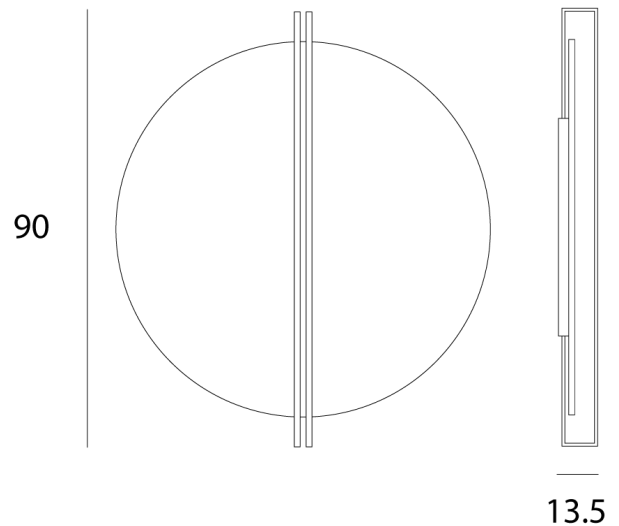

IC PL/ESSENZA/90/3000K/WHITE/IRON

Essenza Large Ceiling Light

by Marco Pagnoncelli

ESSENZA has a particularly unique, indirect light: slender structures that illuminate large metal discs. An object as minimal and pure in shape as ESSENZA can decorate a diversity of spaces, from commercial to residential to hospitality environments. The Essenza large ceiling light is available in a variety of finish options. Made in Italy.

Designer	Marco Pagnoncelli
Supplier	Icone
Country	Italy
SKU	IC PL/ESSENZA/90/3000K/WHITE/IRON
Finish	White + Iron
Version	3000K

Product Dimensions

Materials	Aluminium	Source	35W LED	Colour Temp	3000K
Output	4000lm	CRI	>90	Emission	Indirect
Dimming	TRIAC	Notes	Overall Dimensions: 90cm x 13.5cm		