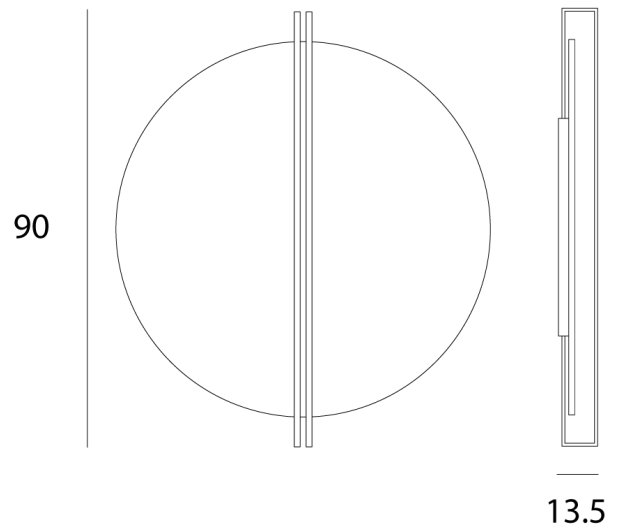

IC PL/ESSENZA/90/3000K/WHITE/IRON

Essenza Large Ceiling Light

by Marco Pagnoncelli

ESSENZA has a particularly unique, indirect light: slender structures that illuminate large metal discs. An object as minimal and pure in shape as ESSENZA can decorate a diversity of spaces, from commercial to residential to hospitality environments. The Essenza large ceiling light is available in a variety of finish options. Made in Italy.

Designer	Marco Pagnoncelli
Supplier	Icone
Country	Italy
SKU	IC PL/ESSENZA/90/3000K/WHITE/IRON
Finish	White + Iron
Version	3000K

Product Dimensions

Materials	Aluminium	Source	35W LED	Colour Temp	3000K
Output	4000lm	CRI	>90	Emission	Indirect
Dimming	TRIAC	Notes	Overall Dimensions: 90cm x 13.5cm		