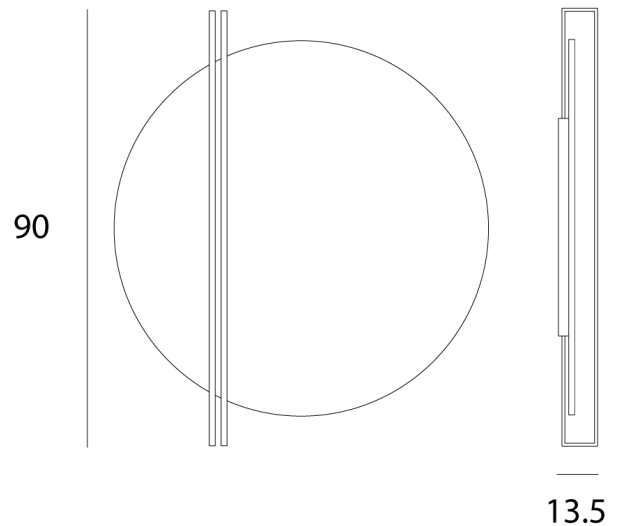

IC PL/ESSENZA/90D/3000K/SILVER/WHITE

Essenza D Large Ceiling Light

by Marco Pagnoncelli

ESSENZA has a particularly unique, indirect light: slender structures that illuminate large metal discs. An object as minimal and pure in shape as ESSENZA can decorate a diversity of spaces, from commercial to residential to hospitality environments. The Essenza D large ceiling light is available in a variety of finish options. Made in Italy.

Designer	Marco Pagnoncelli
Supplier	Icone
Country	Italy
SKU	IC PL/ESSENZA/90D/3000K/SILVER/WHITE
Finish	Silver + White
Version	3000K

Product Dimensions

Materials	Aluminium	Source	35W LED	Colour Temp	3000K
Output	4000lm	CRI	>90	Emission	Indirect
Dimming	TRIAC	Notes	Overall Dimensions: 90cm x 13.5cm		