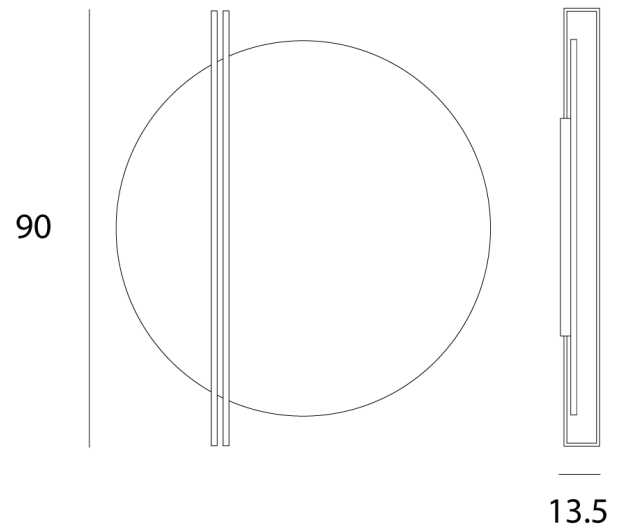

IC PL/ESSENZA/90D/3000K/SILVER/WHITE

Essenza D Large Ceiling Light

by Marco Pagnoncelli

ESSENZA has a particularly unique, indirect light: slender structures that illuminate large metal discs. An object as minimal and pure in shape as ESSENZA can decorate a diversity of spaces, from commercial to residential to hospitality environments. The Essenza D large ceiling light is available in a variety of finish options. Made in Italy.

Designer	Marco Pagnoncelli
Supplier	Icone
Country	Italy
SKU	IC PL/ESSENZA/90D/3000K/SILVER/WHITE
Finish	Silver + White
Version	3000K

Product Dimensions

Materials	Aluminium	Source	35W LED	Colour Temp	3000K
Output	4000lm	CRI	>90	Emission	Indirect
Dimming	TRIAC	Notes	Overall Dimensions: 90cm x 13.5cm		