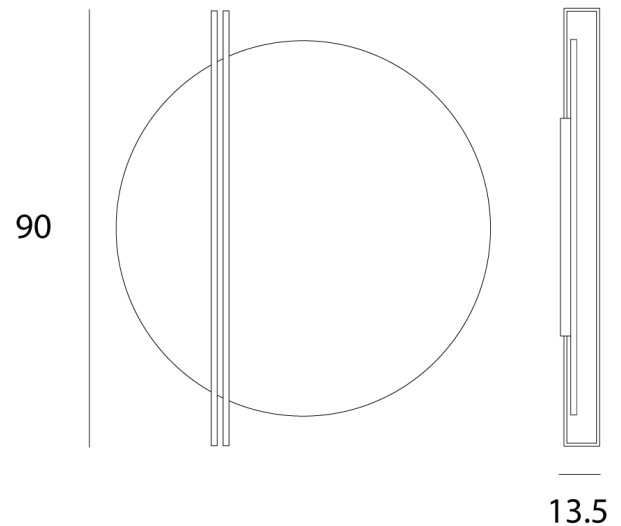

IC PL/ESSENZA/90D/3000K/SILVER/WHITE

Essenza D Large Ceiling Light

by Marco Pagnoncelli

ESSENZA has a particularly unique, indirect light: slender structures that illuminate large metal discs. An object as minimal and pure in shape as ESSENZA can decorate a diversity of spaces, from commercial to residential to hospitality environments. The Essenza D large ceiling light is available in a variety of finish options. Made in Italy.

Designer	Marco Pagnoncelli
Supplier	Icone
Country	Italy
SKU	IC PL/ESSENZA/90D/3000K/SILVER/WHITE
Finish	Silver + White
Version	3000K

Product Dimensions

Materials	Aluminium	Source	35W LED	Colour Temp	3000K
Output	4000lm	CRI	>90	Emission	Indirect
Dimming	TRIAC	Notes	Overall Dimensions: 90cm x 13.5cm		