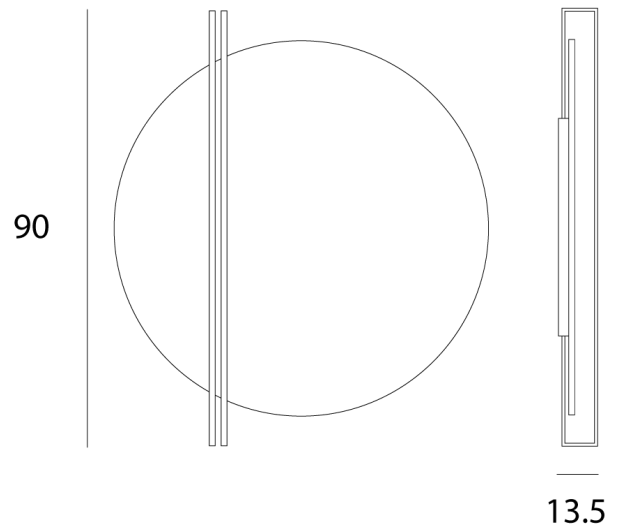

## Essenza D Large Ceiling Light

by Marco Pagnoncelli

ESSENZA has a particularly unique, indirect light: slender structures that illuminate large metal discs. An object as minimal and pure in shape as ESSENZA can decorate a diversity of spaces, from commercial to residential to hospitality environments. The Essenza D large ceiling light is available in a variety of finish options. Made in Italy.

### Product Dimensions

<b>Materials</b>	Aluminium	<b>Source</b>	35W LED	<b>Colour Temp</b>	3000K
<b>Output</b>	4000lm	<b>CRI</b>	>90	<b>Emission</b>	Indirect
<b>Dimming</b>	TRIAC	<b>Notes</b>	Overall Dimensions: 90cm x 13.5cm		