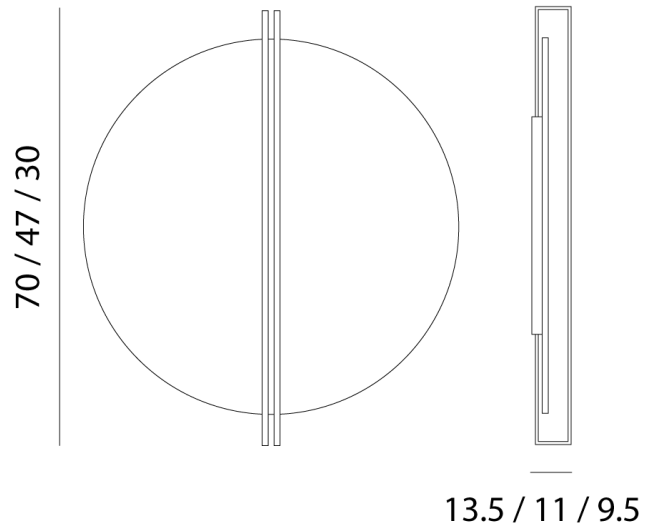

IC A/ESSENZA/47/3000K/WHITE

Essenza Ceiling / Wall Light

by Marco Pagnoncelli

ESSENZA has a particularly unique, indirect light: slender structures that illuminate large metal discs. An object as minimal and pure in shape as ESSENZA can decorate a diversity of spaces, from commercial to residential to hospitality environments. The Essenza wall lamp is available in three sizes in a variety of finish options. Made in Italy.

| | |
|-----------------|-----------------------------|
| Designer | Marco Pagnoncelli |
| Supplier | Icone |
| Country | Italy |
| SKU | IC A/ESSENZA/47/3000K/WHITE |
| Finish | White |
| Size | 47 |
| Version | 3000K |

Product Dimensions

| | | | | | |
|------------------|-----------|---------------|---------------------------------|--------------------|----------|
| Materials | Aluminium | Source | 17W LED | Colour Temp | 3000K |
| Output | 2150lm | CRI | >90 | Emission | Indirect |
| Dimming | TRIAC | Notes | Overall Dimensions: 47cm x 11cm | | |