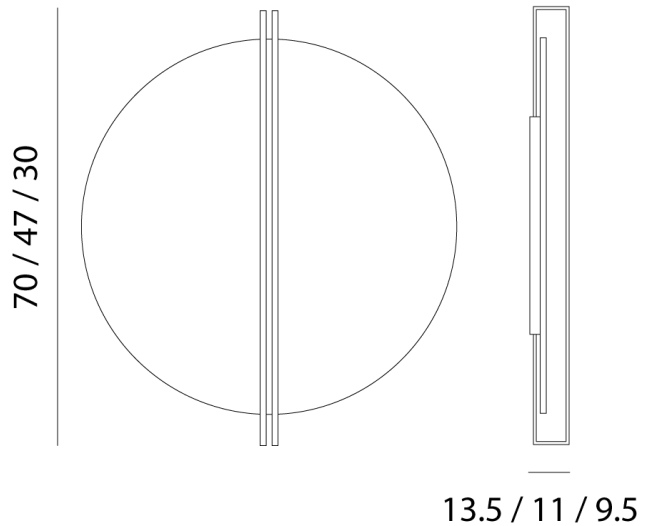

IC A/ESSENZA/70/3000K/SILVER/IRON

Essenza Ceiling / Wall Light

by Marco Pagnoncelli

ESSENZA has a particularly unique, indirect light: slender structures that illuminate large metal discs. An object as minimal and pure in shape as ESSENZA can decorate a diversity of spaces, from commercial to residential to hospitality environments. The Essenza wall lamp is available in three sizes in a variety of finish options. Made in Italy.

Designer	Marco Pagnoncelli
Supplier	Icone
Country	Italy
SKU	IC A/ESSENZA/70/3000K/SILVER/IRON
Finish	Silver + Iron
Size	70
Version	3000K

Product Dimensions

Materials	Aluminium	Source	25W LED	Colour Temp	3000K
Output	3080lm	CRI	>90	Emission	Indirect
Dimming	TRIAC	Notes	Overall Dimensions: 70cm x 13.5cm		