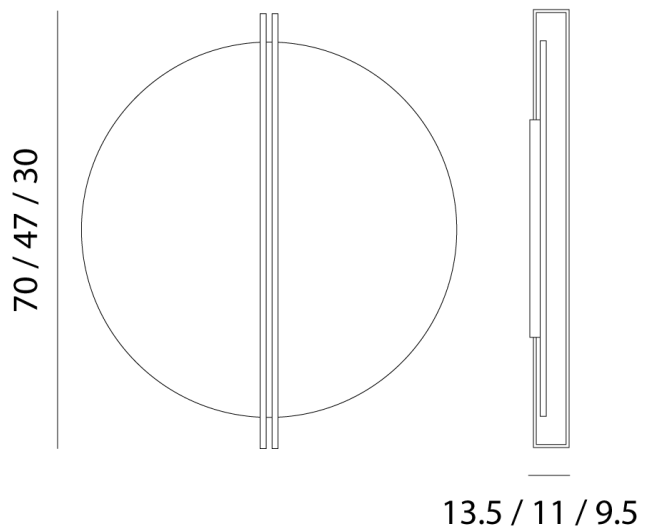

## Essenza Ceiling / Wall Light

by Marco Pagnoncelli

ESSENZA has a particularly unique, indirect light: slender structures that illuminate large metal discs. An object as minimal and pure in shape as ESSENZA can decorate a diversity of spaces, from commercial to residential to hospitality environments. The Essenza wall lamp is available in three sizes in a variety of finish options. Made in Italy.

<b>Designer</b>	Marco Pagnoncelli
<b>Supplier</b>	Icone
<b>Country</b>	Italy
<b>SKU</b>	IC A/ESSENZA/70/3000K/WHITE
<b>Finish</b>	White
<b>Size</b>	70
<b>Version</b>	3000K

### Product Dimensions

<b>Materials</b>	Aluminium
<b>Output</b>	3080lm
<b>Dimming</b>	TRIAC

<b>Source</b>	25W LED
<b>CRI</b>	>90
<b>Notes</b>	Overall Dimensions: 70cm x 13.5cm

<b>Colour Temp</b>	3000K
<b>Emission</b>	Indirect