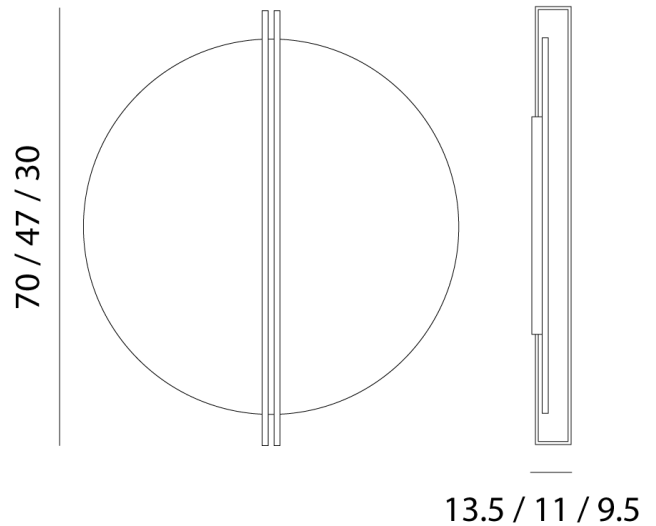

IC A/ESSENZA/70/3000K/WHITE

Essenza Ceiling / Wall Light

by Marco Pagnoncelli

ESSENZA has a particularly unique, indirect light: slender structures that illuminate large metal discs. An object as minimal and pure in shape as ESSENZA can decorate a diversity of spaces, from commercial to residential to hospitality environments. The Essenza wall lamp is available in three sizes in a variety of finish options. Made in Italy.

Designer	Marco Pagnoncelli
Supplier	Icone
Country	Italy
SKU	IC A/ESSENZA/70/3000K/WHITE
Finish	White
Size	70
Version	3000K

Product Dimensions

Materials	Aluminium	Source	25W LED	Colour Temp	3000K
Output	3080lm	CRI	>90	Emission	Indirect
Dimming	TRIAC	Notes	Overall Dimensions: 70cm x 13.5cm		