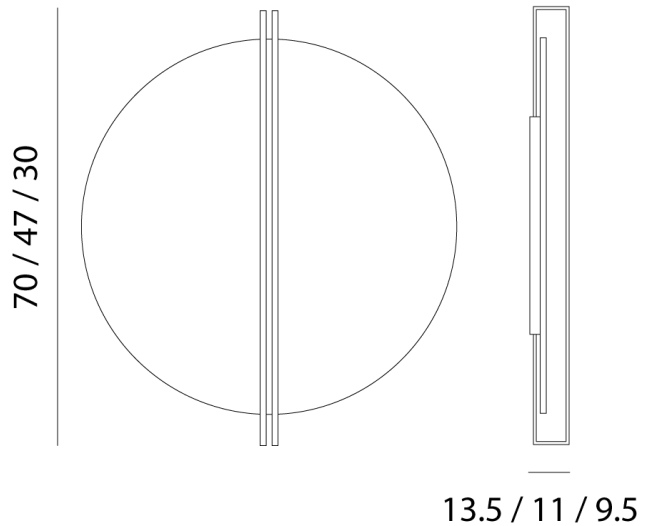

IC A/ESSENZA/70/3000K/WHITE

Essenza Ceiling / Wall Light

by Marco Pagnoncelli

ESSENZA has a particularly unique, indirect light: slender structures that illuminate large metal discs. An object as minimal and pure in shape as ESSENZA can decorate a diversity of spaces, from commercial to residential to hospitality environments. The Essenza wall lamp is available in three sizes in a variety of finish options. Made in Italy.

Designer	Marco Pagnoncelli
Supplier	Icone
Country	Italy
SKU	IC A/ESSENZA/70/3000K/WHITE
Finish	White
Size	70
Version	3000K

Product Dimensions

Materials	Aluminium	Source	25W LED	Colour Temp	3000K
Output	3080lm	CRI	>90	Emission	Indirect
Dimming	TRIAC	Notes	Overall Dimensions: 70cm x 13.5cm		