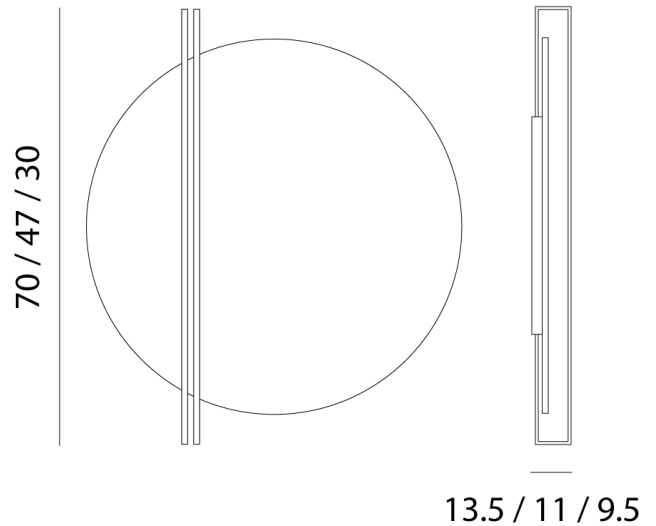

## Essenza D Ceiling / Wall Light

by Marco Pagnoncelli

ESSENZA has a particularly unique, indirect light: slender structures that illuminate large metal discs. An object as minimal and pure in shape as ESSENZA can decorate a diversity of spaces, from commercial to residential to hospitality environments. The Essenza D wall lamp is available in three sizes in a variety of finish options. Made in Italy.

### Product Dimensions

<b>Materials</b>	Aluminium
<b>Output</b>	1230lm
<b>Dimming</b>	TRIAC

<b>Source</b>	11W LED
<b>CRI</b>	>90
<b>Notes</b>	Overall Dimensions: 30cm x 9.5cm

<b>Colour Temp</b>	3000K
<b>Emission</b>	Indirect