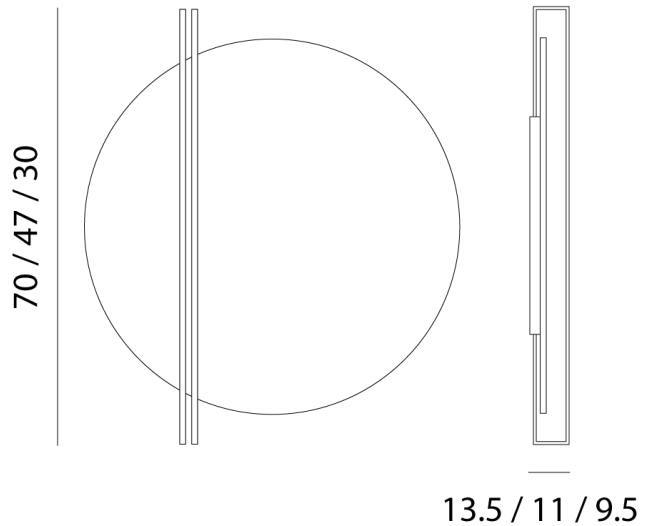

IC A/ESSENZA/47D/2700K/WHITE

Essenza D Ceiling / Wall Light

by Marco Pagnoncelli

ESSENZA has a particularly unique, indirect light: slender structures that illuminate large metal discs. An object as minimal and pure in shape as ESSENZA can decorate a diversity of spaces, from commercial to residential to hospitality environments. The Essenza D wall lamp is available in three sizes in a variety of finish options. Made in Italy.

Designer	Marco Pagnoncelli
Supplier	Icone
Country	Italy
SKU	IC A/ESSENZA/47D/2700K/WHITE
Finish	White
Size	47
Version	2700K

Product Dimensions

Materials	Aluminium	Source	17W LED	Colour Temp	2700K
Output	2150lm	CRI	>90	Emission	Indirect
Dimming	TRIAC	Notes	Overall Dimensions: 47cm x 11cm		