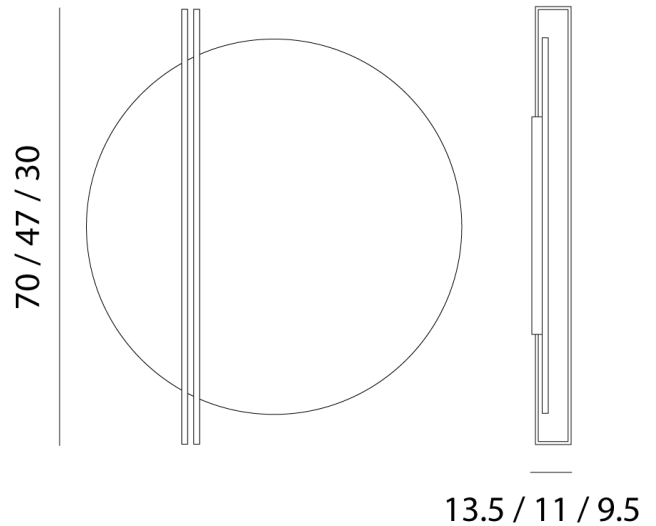

IC A/ESSENZA/47D/2700K/WHITE

Essenza D Ceiling / Wall Light

by Marco Pagnoncelli

ESSENZA has a particularly unique, indirect light: slender structures that illuminate large metal discs. An object as minimal and pure in shape as ESSENZA can decorate a diversity of spaces, from commercial to residential to hospitality environments. The Essenza D wall lamp is available in three sizes in a variety of finish options. Made in Italy.

Designer	Marco Pagnoncelli
Supplier	Icone
Country	Italy
SKU	IC A/ESSENZA/47D/2700K/WHITE
Finish	White
Size	47
Version	2700K

Product Dimensions

Materials	Aluminium	Source	17W LED	Colour Temp	2700K
Output	2150lm	CRI	>90	Emission	Indirect
Dimming	TRIAC	Notes	Overall Dimensions: 47cm x 11cm		