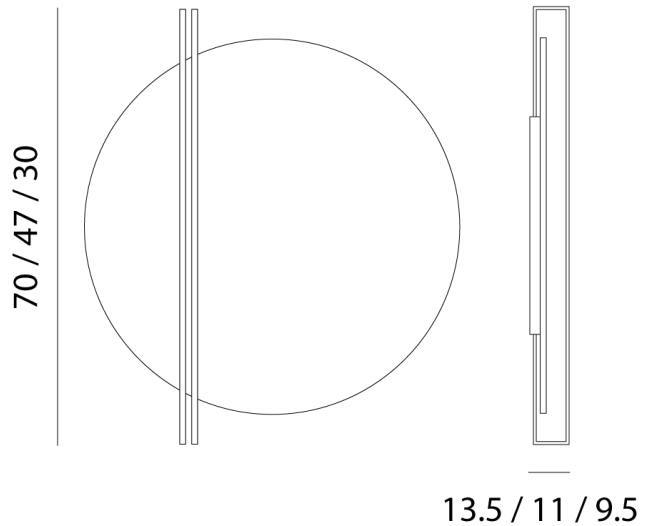

## Essenza D Ceiling / Wall Light

by Marco Pagnoncelli

ESSENZA has a particularly unique, indirect light: slender structures that illuminate large metal discs. An object as minimal and pure in shape as ESSENZA can decorate a diversity of spaces, from commercial to residential to hospitality environments. The Essenza D wall lamp is available in three sizes in a variety of finish options. Made in Italy.

### Product Dimensions

<b>Materials</b>	Aluminium	<b>Source</b>	25W LED	<b>Colour Temp</b>	3000K
<b>Output</b>	3080lm	<b>CRI</b>	>90	<b>Emission</b>	Indirect
<b>Dimming</b>	TRIAC	<b>Notes</b>	Overall Dimensions: 70cm x 13.5cm		