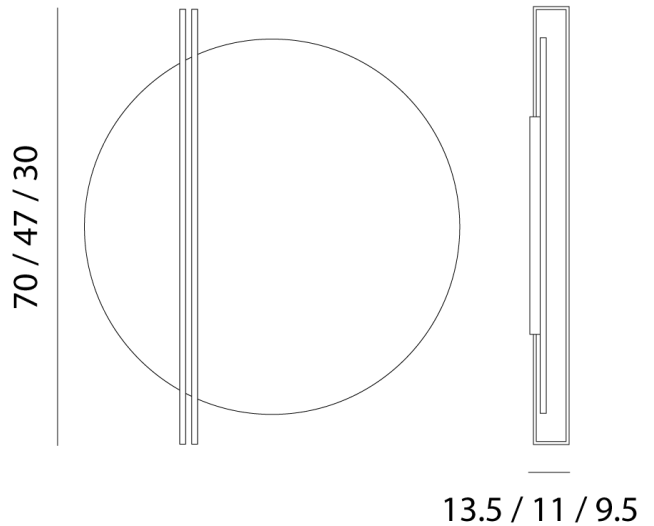

IC A/ESSENZA/70D/3000K/WHITE

Essenza D Ceiling / Wall Light

by Marco Pagnoncelli

ESSENZA has a particularly unique, indirect light: slender structures that illuminate large metal discs. An object as minimal and pure in shape as ESSENZA can decorate a diversity of spaces, from commercial to residential to hospitality environments. The Essenza D wall lamp is available in three sizes in a variety of finish options. Made in Italy.

Designer	Marco Pagnoncelli
Supplier	Icone
Country	Italy
SKU	IC A/ESSENZA/70D/3000K/WHITE
Finish	White
Size	70
Version	3000K

Product Dimensions

Materials	Aluminium	Source	25W LED	Colour Temp	3000K
Output	3080lm	CRI	>90	Emission	Indirect
Dimming	TRIAC	Notes	Overall Dimensions: 70cm x 13.5cm		