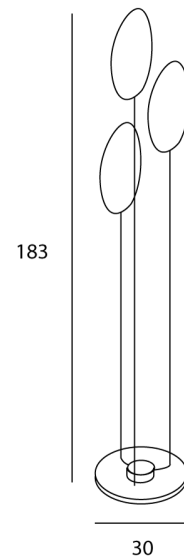

IC PT/MASAI/45/3000K/BRONZE

Masai 45 Floor Lamp

by Marco Pagnoncelli

The peculiarity of MASAI is its curved shield on which the light is projected from an oval source. This collection of indirect wall, ceiling and pendant lamps consists of slimline die-cast aluminum profiles with inbuilt LEDs. The simple geometry and essential shape of MASAI creates a clean and sophisticated aesthetic, while its soft indirect lighting produces a comfortable atmosphere. The Masai 45 floor lamp features three separate sources for a combined effect. Available in a variety of finish options. Made in Italy.

Designer	Marco Pagnoncelli
Supplier	Icone
Country	Italy
SKU	IC PT/MASAI/45/3000K/BRONZE
Finish	Bronze
Version	3000K

Product Dimensions

Materials	Aluminium	Source	45W LED TOTAL	Colour Temp	3000K
Output	4050lm TOTAL	CRI	>90	Emission	Indirect
Notes	Overall Dimensions: 183cm x 30m x 30cm				