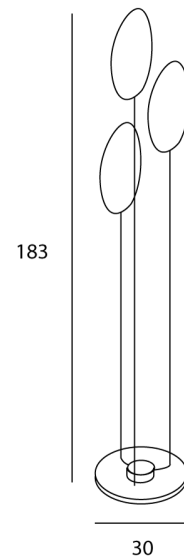

## Masai 45 Floor Lamp

by Marco Pagnoncelli

The peculiarity of MASAI is its curved shield on which the light is projected from an oval source. This collection of indirect wall, ceiling and pendant lamps consists of slimline die-cast aluminum profiles with inbuilt LEDs. The simple geometry and essential shape of MASAI creates a clean and sophisticated aesthetic, while its soft indirect lighting produces a comfortable atmosphere. The Masai 45 floor lamp features three separate sources for a combined effect. Available in a variety of finish options. Made in Italy.

### Product Dimensions

<b>Materials</b>	Aluminium	<b>Source</b>	45W LED TOTAL	<b>Colour Temp</b>	3000K
<b>Output</b>	4050lm TOTAL	<b>CRI</b>	>90	<b>Emission</b>	Indirect
<b>Notes</b>	Overall Dimensions: 183cm x 30m x 30cm				