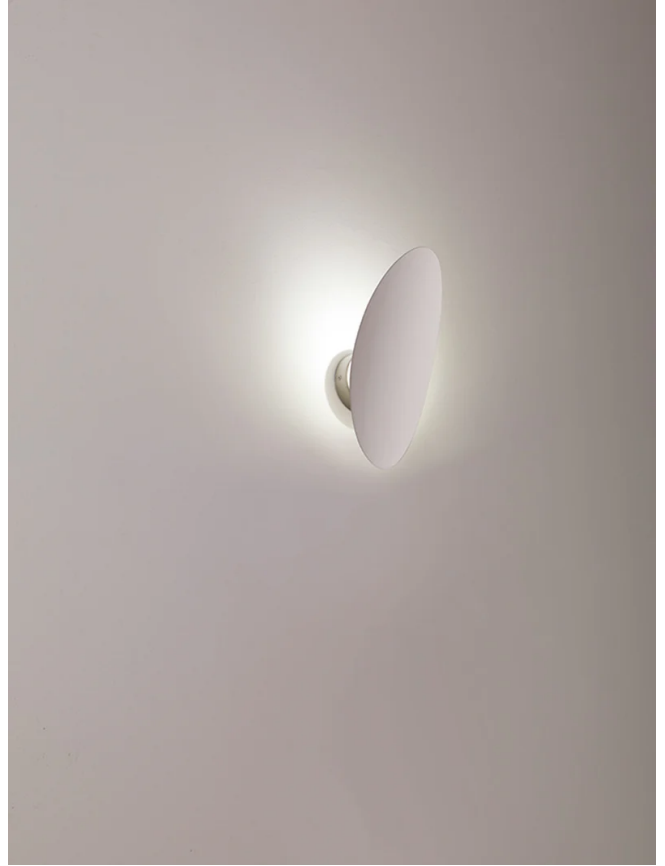

IC A/MASAI/G/3000K/BLACK

Masai Wall Light

by Marco Pagnoncelli

The peculiarity of MASAI is its curved shield on which the light is projected from an oval source. This collection of indirect wall, ceiling and pendant lamps consists of slimline die-cast aluminum profiles with inbuilt LEDs. The simple geometry and essential shape of MASAI creates a clean and sophisticated aesthetic, while its soft indirect lighting produces a comfortable atmosphere. The Masai wall lamp is available in two sizes in a variety of finish options. Made in Italy.

Designer	Marco Pagnoncelli
Supplier	Icone
Country	Italy
SKU	IC A/MASAI/G/3000K/BLACK
Finish	Black
Size	Large
Version	3000K

Product Dimensions

DEPTH: 13 / 18

25 / 36

14 / 18

Materials	Aluminium	Source	20W LED	Colour Temp	3000K
Output	1920lm	CRI	>90	Emission	Indirect
Dimming	TRIAC	Notes	Overall Dimensions: 36cm x 18cm x 18cm		