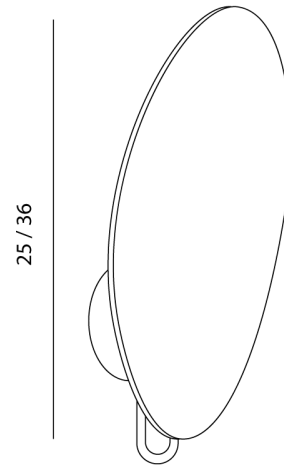

IC A/MASAI/G/3000K/BLACK

Masai Wall Light

by Marco Pagnoncelli

The peculiarity of MASAI is its curved shield on which the light is projected from an oval source. This collection of indirect wall, ceiling and pendant lamps consists of slimline die-cast aluminum profiles with inbuilt LEDs. The simple geometry and essential shape of MASAI creates a clean and sophisticated aesthetic, while its soft indirect lighting produces a comfortable atmosphere. The Masai wall lamp is available in two sizes in a variety of finish options. Made in Italy.

Designer	Marco Pagnoncelli
Supplier	Icone
Country	Italy
SKU	IC A/MASAI/G/3000K/BLACK
Finish	Black
Size	Large
Version	3000K

Product Dimensions

DEPTH: 13 / 18

25 / 36

14 / 18

Materials	Aluminium	Source	20W LED	Colour Temp	3000K
Output	1920lm	CRI	>90	Emission	Indirect
Dimming	TRIAC	Notes	Overall Dimensions: 36cm x 18cm x 18cm		