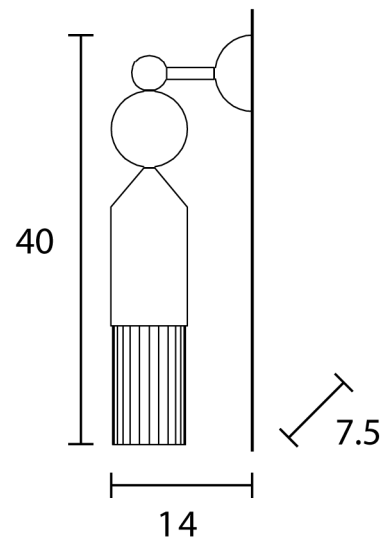

MAS A/NAPPE/N4/MATT BLACK

Nappe Wall Light

by Marco Zito

Made in Italy, the Nappe wall light collection is inspired by the 'nappine' (tassels) typically used to close curtains and decorate Venetian salons. Each Nappe is comprised of a painted metal frame with metal or Pyrex rods and Pyrex diffusers with an inbuilt LED source. Available in several shapes and finish options.

Designer	Marco Zito
Supplier	Masiero
Country	Italy
SKU	MAS A/NAPPE/N4/MATT BLACK
Version	N4
Finish	Matt Black

Product Dimensions

Weight	2.5kg
Colour Temp	3000K
Dimming	Non-dimmable

Materials	Metal, Pyrex
Output	688lm

Source	5.4W LED
CRI	>90