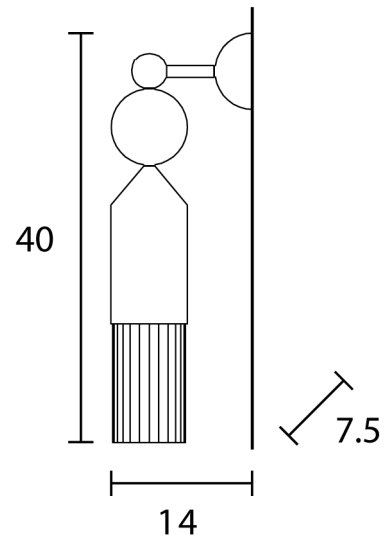

MAS A/NAPPE/N4/MATT BLACK

Nappe Wall Light

by Marco Zito

Made in Italy, the Nappe wall light collection is inspired by the 'nappine' (tassels) typically used to close curtains and decorate Venetian salons. Each Nappe is comprised of a painted metal frame with metal or Pyrex rods and Pyrex diffusers with an inbuilt LED source. Available in several shapes and finish options.

Designer	Marco Zito
Supplier	Masiero
Country	Italy
SKU	MAS A/NAPPE/N4/MATT BLACK
Version	N4
Finish	Matt Black

Product Dimensions

Weight	2.5kg
Colour Temp	3000K
Dimming	Non-dimmable

Materials	Metal, Pyrex
Output	688lm

Source	5.4W LED
CRI	>90