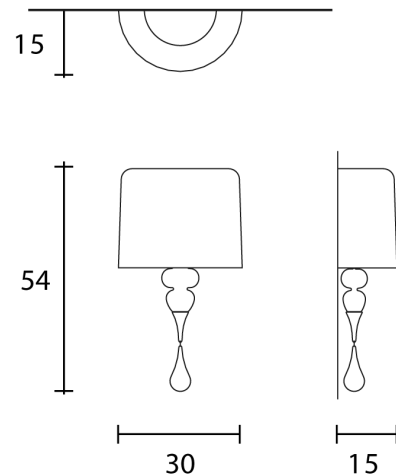

MAS A/EVA/A1/M/MATT WHITE

Eva Wall Light

by Masiero Lab

The Eva collection magnificently embodies a modern interpretation of classic chandeliers. Like a blossoming flower, Eva enchants with fluid sinuosity and conveys a sense of calm. The wall lamp features a resin and polyurethane frame with an aluminium shade, accentuating its modern aesthetic. Available in two sizes and a variety of finish options.

Designer	Masiero Lab
Supplier	Masiero
Country	Italy
SKU	MAS A/EVA/A1/M/MATT WHITE
Finish	Matt White
Size	Small

Product Dimensions

Weight	4.5kg	Materials	Resin and polyurethane frame with aluminium shade	Source	1 x E27 20W Max
Dimming	Dependant on globe				