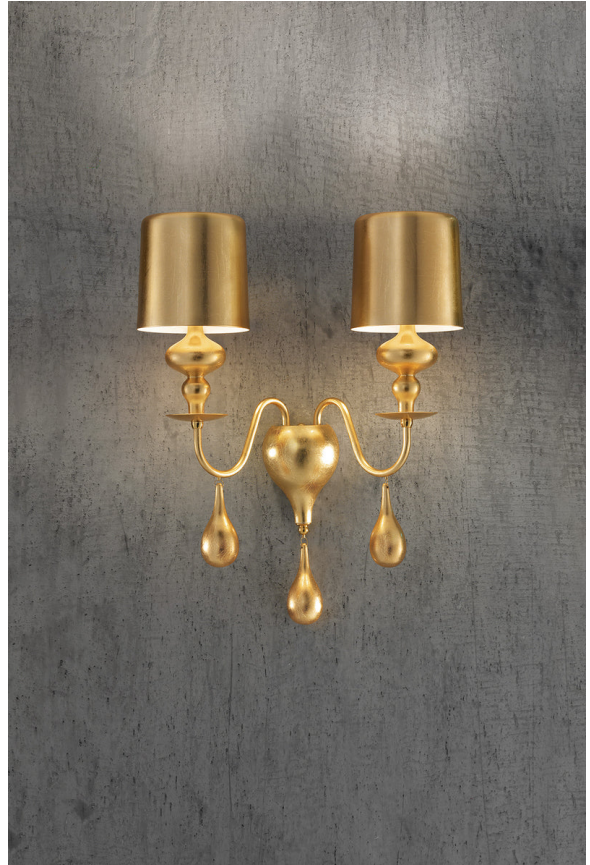

MAS A/EVA/A2/SILVER LEAF

Eva Double Wall Light

by Masiero Lab

The Eva collection magnificently embodies a modern interpretation of classic chandeliers. Like a blossoming flower, Eva enchants with fluid sinuosity and conveys a sense of calm. The double wall lamp features a resin and polyurethane frame with aluminium shades, accentuating its modern aesthetic. Available in a variety of finish options.

Designer	Masiero Lab
Supplier	Masiero
Country	Italy
SKU	MAS A/EVA/A2/SILVER LEAF
Finish	Silver Leaf

Product Dimensions

Weight	3.5kg	Materials	Resin and polyurethane frame with aluminium shade	Source	2 x E14 10W Max
Dimming	Dependant on globe				