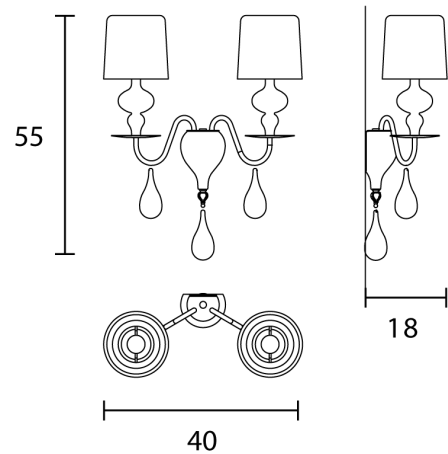

MAS A/EVA/A2/SILVER LEAF

Eva Double Wall Light

by Masiero Lab

The Eva collection magnificently embodies a modern interpretation of classic chandeliers. Like a blossoming flower, Eva enchants with fluid sinuosity and conveys a sense of calm. The double wall lamp features a resin and polyurethane frame with aluminium shades, accentuating its modern aesthetic. Available in a variety of finish options.

Designer	Masiero Lab
Supplier	Masiero
Country	Italy
SKU	MAS A/EVA/A2/SILVER LEAF
Finish	Silver Leaf

Product Dimensions

Weight	3.5kg	Materials	Resin and polyurethane frame with aluminium shade	Source	2 x E14 10W Max
Dimming	Dependant on globe				