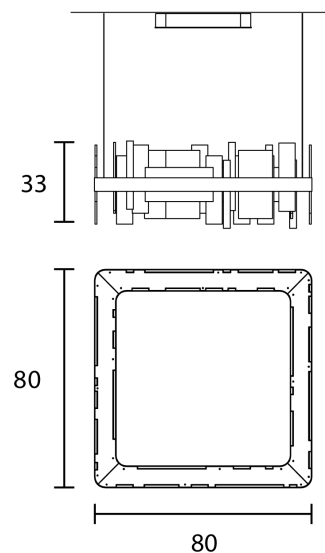

MAS S/RIBBON/S80/MATT BLACK/TRANS

Ribbon Square Pendant

by Oriano Favaretto

Perfectly suited to feature lighting applications, the Ribbon square pendant expresses contemporary minimalism through simple lines and materials. Plate glass panels of varying sizes are arranged on a horizontal plane and encircled by a painted metal "ribbon" for a uniquely sculptural form. The frame houses a dimmable LED source that provides diffused illumination upwards and downwards. Frame available in burnished brass or matte black finish with transparent glass plates. Designed by Oriano Favaretto and made in Italy.

Designer	Oriano Favaretto
Supplier	Masiero
Country	Italy
SKU	MAS S/RIBBON/S80/MATT BLACK/TRANS
Size	S80

Product Dimensions

Weight	34kg
Colour Temp	3000K
Emission	Up + Down

Materials	Painted metal frame with plate glass diffusers
Output	4326lm UP + 7416lm DOWN
Dimming	0-10V

Source	28.1W UP + 60.85W DOWN LED
CRI	>90
Notes	150cm cable drop