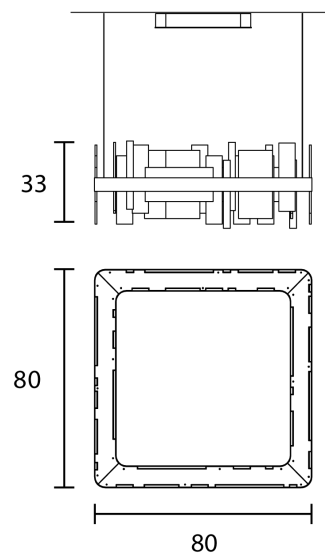

## Ribbon Square Pendant

by Oriano Favaretto

Perfectly suited to feature lighting applications, the Ribbon square pendant expresses contemporary minimalism through simple lines and materials. Plate glass panels of varying sizes are arranged on a horizontal plane and encircled by a painted metal "ribbon" for a uniquely sculptural form. The frame houses a dimmable LED source that provides diffused illumination upwards and downwards. Frame available in burnished brass or matte black finish with transparent glass plates. Designed by Oriano Favaretto and made in Italy.

<b>Designer</b>	Oriano Favaretto
<b>Supplier</b>	Masiero
<b>Country</b>	Italy
<b>SKU</b>	MAS S/RIBBON/S80/MATT BLACK/TRANS
<b>Size</b>	S80

Product Dimensions

<b>Weight</b>	34kg	<b>Materials</b>	Painted metal frame with plate glass diffusers	<b>Source</b>	28.1W UP + 60.85W DOWN LED
<b>Colour Temp</b>	3000K	<b>Output</b>	4326lm UP + 7416lm DOWN	<b>CRI</b>	>90
<b>Emission</b>	Up + Down	<b>Dimming</b>	0-10V	<b>Notes</b>	150cm cable drop