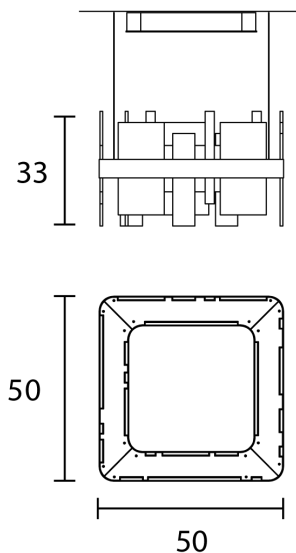

MAS S/RIBBON/S50/MATT BLACK/TRANS

Ribbon Square Pendant

by Oriano Favaretto

Perfectly suited to feature lighting applications, the Ribbon square pendant expresses contemporary minimalism through simple lines and materials. Plate glass panels of varying sizes are arranged on a horizontal plane and encircled by a painted metal "ribbon" for a uniquely sculptural form. The frame houses a dimmable LED source that provides diffused illumination upwards and downwards. Frame available in burnished brass or matte black finish with transparent glass plates. Designed by Oriano Favaretto and made in Italy.

Designer	Oriano Favaretto
Supplier	Masiero
Country	Italy
SKU	MAS S/RIBBON/S50/MATT BLACK/TRANS
Size	S50

Product Dimensions

Weight	34kg
Colour Temp	3000K
Emission	Up + Down

Materials	Painted metal frame with plate glass diffusers
Output	2008lm UP + 4326lm DOWN
Notes	150cm cable drop